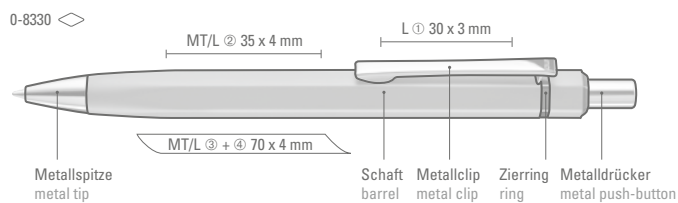

0-8330: Metall-Druckkugelschreiber mit farbigem matt lackiertem, sechskantigem Aluminium-Schaft. Metallclip, Metallspitze und Dräcker in silber glänzend. Zierring in schwarz glänzend.

Preis/Stäck 0-8330 1,81 €
Mindestbestellmenge 300 Stäck
Werbeschlässel Schaft MT/L, Clip L

0-8330: Retractable metal ballpoint pen with colored matt lacquered, hexagonal aluminium barrel. Metal clip, metal tip and push-button in shiny silver. Ring in shiny black.

Price/piece 0-8330 1.81 €
Minimum quantity 300 pieces
Advertising code barrel MT/L, clip L