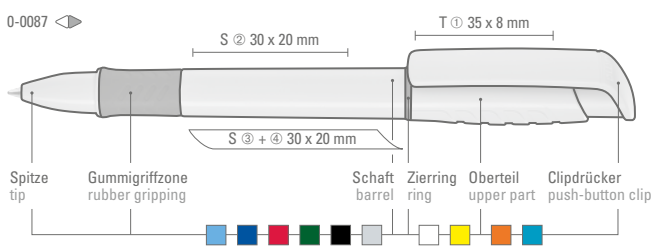

Ab 2.000 Stück kann das Modell farblich kombiniert werden.

You may choose any color combination for orders over 2,000 units.

0-0087: Druckkugelschreiber mit gedeckt glänzendem Gehäuse in weiß, Griffzone und Zierring unifarben bzw. komplett unifarben gedeckt glänzend schwarz.

0-0087: Retractable ballpoint pen with shiny solid body in white, gripping and ring in one solid color or in uni color black.

Preis/Stück 0-0087 0,39 €
Mindestbestellmenge 1.000 Stück
Werbeschlüssel Schaft S, Clip T

Price/piece 0-0087 0.39 €
Minimum quantity 1,000 pieces
Advertising code barrel S, clip T