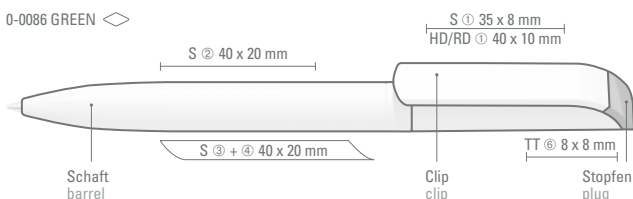

LOVING NATURE
Antibacterial, non-toxic and sustainable. A pen that lasts is a pen that nature loves.

0-0086 GREEN ◊