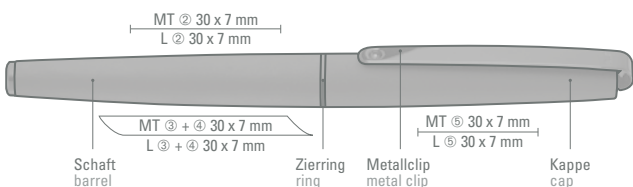

Etui Empfehlung/Case suggestion

ETUI 0-0944
Zweiteiliges Pappetui mit abnehmbarem Deckel und W-Einlage – siehe Seite 283.
Two-piece cardboard case with removable lid and W-inlay – see on page 283.

0-8370: Metall-Drehkugelschreiber mit Softdrehmechanik, glänzendem Gehäuse, langem, flexiblem Metallclip, Zierring und Spitze glanzverchromt.

0-8372 R: Metall-Rollerball mit glänzendem Gehäuse, langem, flexiblem Metallclip, Zierring und Stopfen glanzverchromt. Griffzone gerillt in glanzchrom.

0-8370 M: Metall-Drehkugelschreiber mit Softdrehmechanik, matt lackiertem Gehäuse, langem, flexiblem Metallclip, Zierring und Spitze schwarz glänzend.

0-8372 MR: Metall-Rollerball mit matt lackiertem Gehäuse, langem flexiblem Metallclip, Zierring und Stopfen schwarz glänzend. Griffzone gerillt in schwarz glänzend.

0-8370: Metal twist ballpoint pen with soft twist mechanism, shiny housing, long, flexible metal clip, ring and tip chrome plated.

0-8372 R: Metal rollerball with shiny housing, long, flexible metal clip, ring and plug chrome plated. Ribbed gripping zone in shiny black.

0-8370 M: Metal twist ballpoint pen with soft twist mechanism, matt lacquered housing, long, flexible metal clip, ring and tip shiny black.

0-8372 MR: Metal rollerball with matt lacquered housing, long, flexible metal clip, ring and plug shiny black. Ribbed gripping zone in shiny black.

Preis/Stück 0-8370 2,14 €
Preis/Stück 0-8372 R 2,85 €
Preis/Stück 0-8370 M 2,28 €
Preis/Stück 0-8372 MR 2,99 €
Mindestbestellmenge 300 Stück
Werbeschlüssel Schaft MT/L, Kappe MT/L

Price/piece 0-8370 2.14 €
Price/piece 0-8372 R 2.85 €
Price/piece 0-8370 M 2.28 €
Price/piece 0-8372 MR 2.99 €
Minimum quantity 300 pieces
Advertising code barrel MT/L, cap MT/L