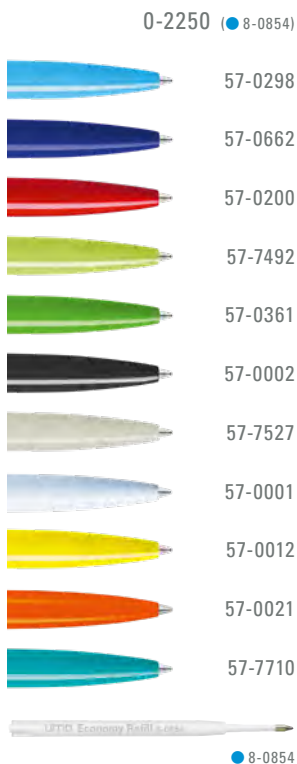

ANTIBAKTERIELL

RECYCLET

KLIMANEUTRAL

Das aus recycelten PET Flaschen in Europa hergestellte rPET-Material eignet sich für langlebigen und nachhaltigen Werbeeinsatz. Der RECYCLED PET PEN PRO antibacterial bietet mehrere Verkaufsargumente: recycelt, umweltverträglich, klimaneutral und antibakteriell.

The rPET material, which is made from recycled PET bottles in Europe, is suitable for long-lasting and sustainable advertising use. The RECYCLED PET PEN PRO antibacterial offers several sales arguments: recycled, environmentally friendly, climate neutral and antibacterial.

0-2250 ANTIBAC: Druckkugelschreiber aus recyceltem, antibakteriellem rPET in gedeckt glänzenden Gehäusefarben. Der nach ISO 22196:2011 geprüfte antimikrobielle Zusatz aus Silberionen verleiht dem rPET eine antibakterielle Wirkung, die eine Haftung und Ansiedlung von Bakterien oder Krankheitserregern auf der Oberfläche des Schreibgerätes um 99,99% verringert.

0-2250 ANTIBAC: Retractable ballpoint pen made of recycled, antibacterial rPET in a glossy finish. The ISO 22196:2011 tested antimicrobial additive of silver ions gives the rPET an antibacterial effect that reduces the adhesion and colonisation of bacteria or pathogens on the surface of the writing instrument by 99.99%.