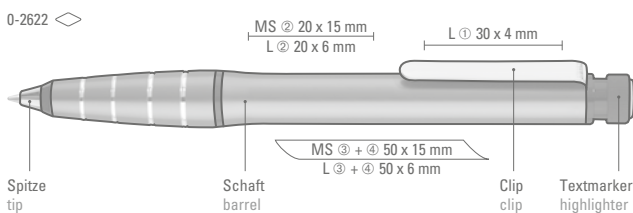

0-2622: Metall-Drehkugelschreiber aus Aluminium mit integriertem gelb schreibendem Textmarker im Schaft. Der Textmarker lässt sich mittels Drehbewegung aus dem Schaft herausnehmen und kann separat genutzt werden. Lieferung inkl. Gebrauchsanweisung.

0-2622: Aluminium metal twist ballpoint pen with integrated yellow writing text marker in the body. The text marker can be twisted out of the body and used separately. Delivery incl. instructions for use.

0-2622 SET: 2in1 Set – bestehend aus 2in1 Drehkugelschreiber mit einer Ersatztextmarkerpatrone in gelb und einer D1 Mine schwarz schreibend – im praktischen Etui mit transparentem Kunststoffschuber inkl. Gebrauchsanweisung.

0-2622 SET: 2in1 set – It consists of a 2in1 twist ballpoint pen with integrated yellow highlighter, a yellow replacement highlighter refill and a black D1 refill – in a practical case with transparent plastic slipcase incl. instructions for use.

Preis/Stück 0-2622 1,48 €
Preis/Stück 0-2622 SET 2,22 €
Mindestbestellmenge 300 Stück
Werbeschlüssel Schaft MS/L, Clip L

Price/piece 0-2622 1.48 €
Price/piece 0-2622 SET 2.22 €
Minimum quantity 300 pieces
Advertising code barrel MS/L, clip L