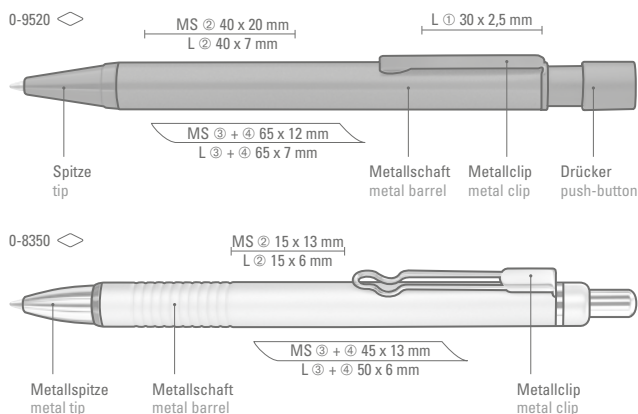

Farb-Code/Minen
Color code/Refills

PIANO
0-9520

SMOKE
0-8350

201

0-9520: Metall-Druckkugelschreiber mit matt lackiertem Gehäuse. Drücker, Metallclip und Spitze in schwarz matt.

0-8350: Metall-Druckkugelschreiber mit matt lackiertem Aluminium-Schaft und integrierter Griffzone. Metallbügelclip und Beschläge glanzverchromt, Zierring schwarz.

0-9520: Retractable metal ballpoint pen with matt lacquered barrel. Metal clip, push-button and tip in matt black.

0-8350: Retractable metal ballpoint pen with matt lacquered aluminium barrel and integrated gripping zone. Metal clip and fittings chrome plated. Ring black.

Preis/Stück 0-9520 1,31 €
Mindestbestellmenge 300 Stück
Werbeschlüssel Schaft MS/L, Clip L
Preis/Stück 0-8350 1,13 €
Mindestbestellmenge 300 Stück
Werbeschlüssel Schaft MS/L

Price/piece 0-9520 1.31 €
Minimum quantity 300 pieces
Advertising code barrel MS/L, clip L
Price/piece 0-8350 1.13 €
Minimum quantity 300 pieces
Advertising code barrel MS/L

PIANO, SMOKE

PIANO, SMOKE