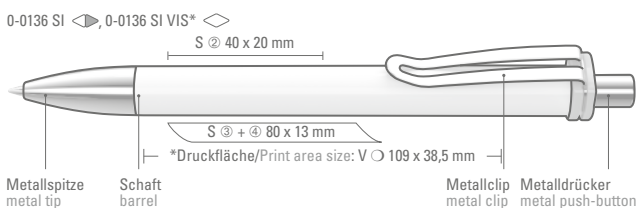

0-0136 SI: Druckkugelschreiber mit gedeckt glänzendem Gehäuse in weiß oder schwarz und farbiger Clipaufhängung. Breiter Metallbiegeclip, Metallspitze und Metalldrücker glanzverchromt.

0-0136 SI VIS: Druckkugelschreiber VOGUE XL SI mit digitalem Folientransferdruck auf dem Schaft und farbiger Clipaufhängung. Breiter Metallbiegeclip, -spitze und -drücker glanzverchromt.

Preis/Stück 0-0136 SI	0,88 €
Mindestbestellmenge	1.000 Stück
Werbeschlüssel	Schaft S ○
Preis/Stück 0-0136 SI VIS	1,43 €
Mindestbestellmenge	1.000 Stück
Werbeschlüssel	Schaft V

0-0136 SI: Retractable ballpoint pen with shiny solid body in white or black with colored clip holder. Flexible expanded metal clip, metal tip and metal push button chrome plated.

0-0136 SI VIS: VOGUE XL SI retractable ballpoint pen with digital foil transfer imprint on the barrel with colored clip holder. Flexible expanded metal clip, metal tip and metal push button chrome plated.

Price/piece 0-0136 SI	0,88 €
Minimum quantity	1,000 pieces
Advertising code	barrel S ○
Price/piece 0-0136 SI VIS	1,43 €
Minimum quantity	1,000 pieces
Advertising code	barrel V