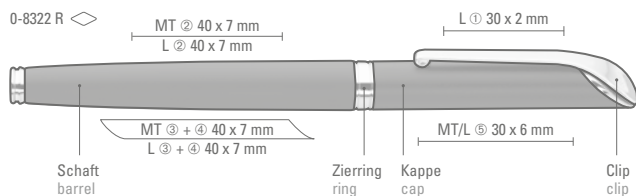

0-8320: Metall-Drehkugelschreiber mit matter Oberfläche. Spitze, Clip und Zierring glanzverchromt.

0-8322 R: Metall-Rollerball mit matter Oberfläche. Spitze, Clip und Zierring glanzverchromt.

Preis/Stück 0-8320 2,16 €
Mindestbestellmenge 300 Stück
Werbeschlüssel Schaft MS/L, Clip L, Kappe MT/L

Preis/Stück 0-8322 R 2,88 €
Mindestbestellmenge 300 Stück
Werbeschlüssel Schaft MT/L, Clip L, Kappe MT/L

0-8320: Metal twist ballpoint pen with matt surface. Glossy chrome tip, clip and fittings.

0-8322 R: Metal rollerball with matt surface. Glossy chrome tip, clip and fittings.

Price/piece 0-8320 2.16 €
Minimum quantity 300 pieces
Advertising code barrel MS/L, clip L, cap MT/L

Price/piece 0-8322 R 2.88 €
Minimum quantity 300 pieces
Advertising code barrel MT/L, clip L, cap MT/L