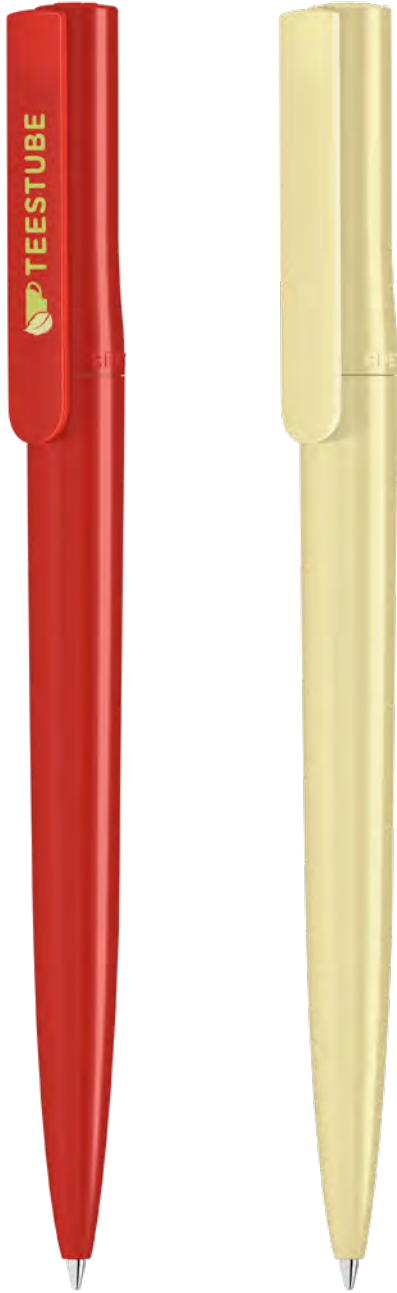

RECYCLED PET PEN switch
0-2240

RECYCLED PET PEN switch K transparent
0-2240 KT

Farb-Code/Minen
Color code/Refills

RECYCLED PET PEN switch

RECYCLED PET PEN switch, RECYCLED PET PEN switch K transparent