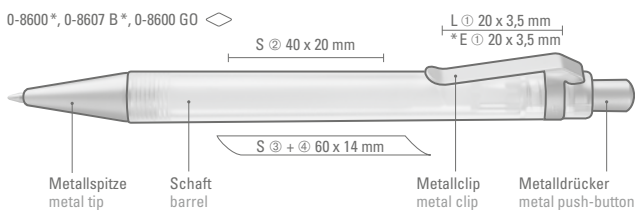

Preis/Stück 0-8600	0,56 €
Preis/Stück 0-8607 B	1,01 €
Mindestbestellmenge	1.000 Stück
Werbeschlüssel	Schaft S, Clip L/E
Preis/Stück 0-8600 GO	0,79 €
Mindestbestellmenge	1.000 Stück
Werbeschlüssel	Schaft S, Clip L

Price/piece 0-8600	0.56 €
Price/piece 0-8607 B	1.01 €
Minimum quantity	1,000 pieces
Advertising code	barrel S, clip L/E
Price/piece 0-8600 GO	0.79 €
Minimum quantity	1,000 pieces
Advertising code	barrel S, clip L