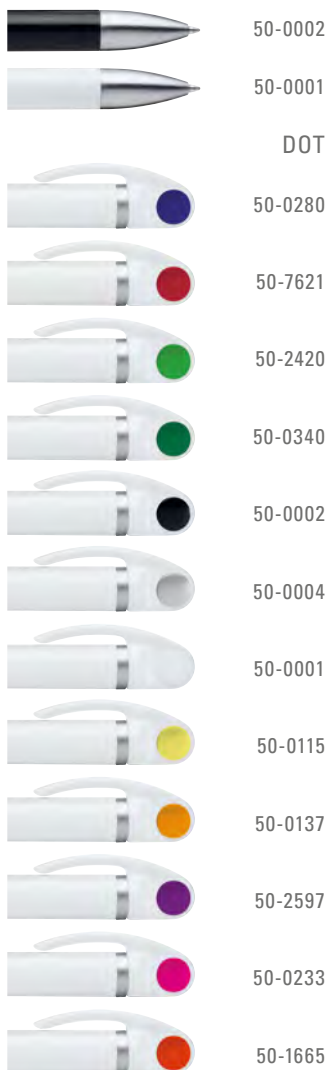

0-0015 (● 8-0855)
0-0015 D (● 8-0855)