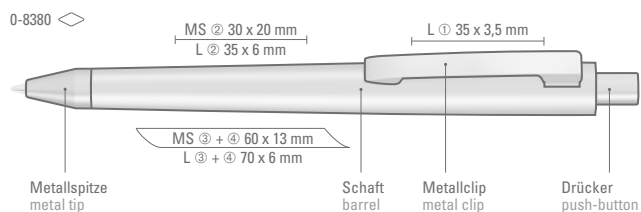

0-8380: Metall-Druckkugelschreiber mit matt lackiertem Gehäuse, Metallclip, Metallspitze und Drücker matt verchromt.

Preis/Stück 0-8380 1,42 €
Mindestbestellmenge 300 Stück
Werbeschlüssel Schaft MS/L, Clip L

0-8380: Retractable metal ballpoint pen with matt lacquered barrel. Metal clip, metal tip and push-button matt chromed.

Price/piece 0-8380 1.42 €
Minimum quantity 300 pieces
Advertising code barrel MS/L, clip L