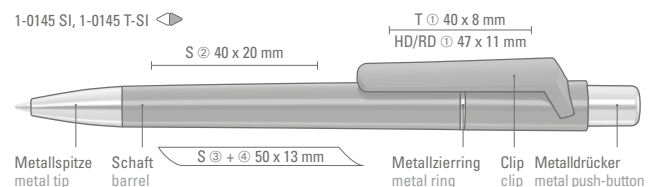

1-0145 SI ●● 8-0855

01-0002

01-0001

●● 8-0855

1-0145 T-SI ●● 8-0856

01-0306

01-2747

01-0199

01-0802

01-0336

01-0425

01-CG01

01-0116

01-0268

01-0227

01-0151

●● 8-0856

1-0145 SI: Druckkugelschreiber mit gedeckt glänzendem Gehäuse, Metallzierring und Drücker sowie schwerer Metallspitze glanzverchromt.

1-0145 T-SI: Druckkugelschreiber mit transparent glänzendem Gehäuse, Metallzierring und Drücker sowie schwerer Metallspitze glanzverchromt.

Preis/Stück 1-0145 SI	0,96 €
Preis/Stück 1-0145 T-SI	0,96 €
Mindestbestellmenge	1.000 Stück
Werbeschlüssel	Schaft S ○, Clip T/HD/RD

1-0145 SI: Retractable ballpoint pen with shiny solid body, metal ring, push-button and heavy metal tip chrome plated.

1-0145 T-SI: Retractable ballpoint pen with shiny transparent body, metal ring, push-button and heavy metal tip chrome plated.

Price/piece 1-0145 SI	0.96 €
Price/piece 1-0145 T-SI	0.96 €
Minimum quantity	1,000 pieces
Advertising code	barrel S ○, clip T/HD/RD

umaBlackForest
Pens

1-0145 SI, 1-0145 T-SI