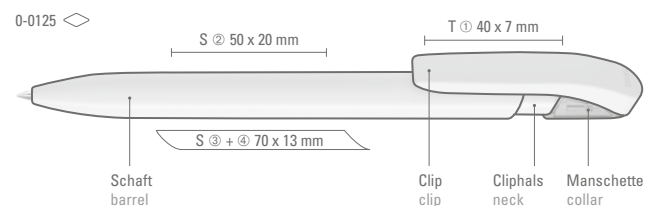

0-0125 M-SI ● 8-0855