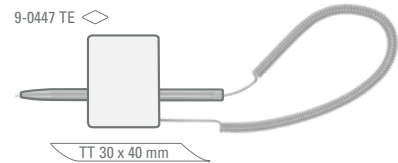

BESCHREIBUNG
DESCRIPTION

9-0447 TE: Haftklammer mit Kugelschreiber an einer Kunststoffspirale in schwarz oder schwarz/weiß. Doppelkleber am Haftklammerboden.

Preis/Stück 9-0447 TE	1,21 €
Mindestbestellmenge	500 Stück
Werbeschlüssel	TT auf Werbeplatte

9-0447 TE: Adhesive wall clip with ballpoint pen on a plastic spiral in black or black-and-white. Clip base features a two-sided adhesive.

Price/piece 9-0447 TE	1.21 €
Minimum quantity	500 pieces
Advertising code	TT on panel

QUATER
0-0901

TRANSPARENTES KUNSTSTOFFETUI
TRANSPARENT PLASTIC CASE
0-0934

BESCHREIBUNG
DESCRIPTION