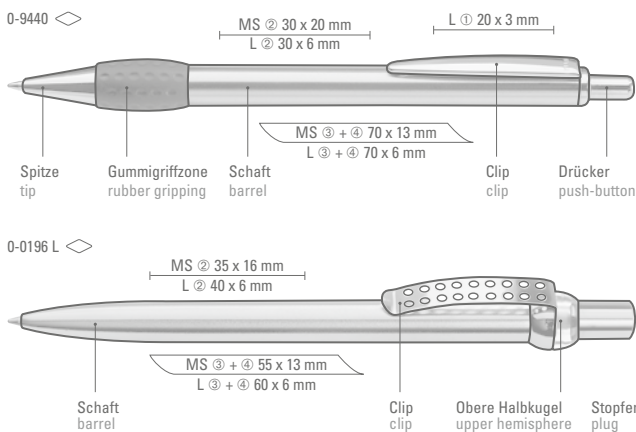

0-9440: Metall-Druckkugelschreiber mit glanzverchromtem, lackiertem Schaft, Drücker, Clip und Spitze. Gummigriffzone farbig.

0-0196 L: Metall-Druckkugelschreiber mit verchromten und lackiertem Schaft. Obere Halbkugel und Stopfen unifarben transparent. Gelochter Metallclip, Drücker und untere Halbkugel verchromt.

Preis/Stück 0-9440	1,36 €
Mindestbestellmenge	300 Stück
Werbeschlüssel	Schaft MS/L, Clip L
Preis/Stück 0-0196 L	1,13 €
Mindestbestellmenge	300 Stück
Werbeschlüssel	Schaft MS/L

0-9440: Metal retractable ballpoint pen with glossy chrome-plated, lacquered barrel, push-button, clip and tip. Colored rubber gripping.

0-0196 L: Metal retractable ballpoint pen with chrome and lacquered barrel. Upper hemisphere and terminal in one transparent color. Chrome plated metal clip, lower hemisphere and push-button.

Price/piece 0-9440	1.36 €
Minimum quantity	300 pieces
Advertising code	barrel MS/L, clip L
Price/piece 0-0196 L	1.13 €
Minimum quantity	300 pieces
Advertising code	barrel MS/L