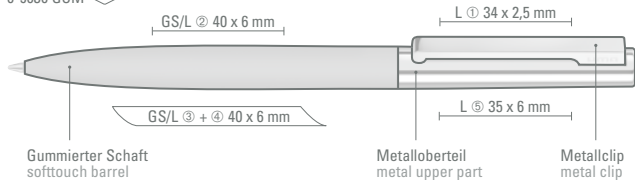

0-9630 GUM ◊

0-9630 GUM: Metall-Drehkugelschreiber mit glanzverchromtem Metalloberteil und gefedertem Metallclip. Schaft matt gummiert in verschiedenen Farben.

Preis/Stück 0-9630 GUM	2,72 €
Mindestbestellmenge	300 Stück
Werbeschlüssel	Schaft GS/L, Kappe L, Clip L

0-9630 GUM: Metal twist ballpoint pen with upper part chrome plated and spring mounted metal clip. Matt soft touch barrel in different colors.

Price/piece 0-9630 GUM	2.72 €
Minimum quantity	300 pieces
Advertising code	barrel GS/L, cap L, clip L