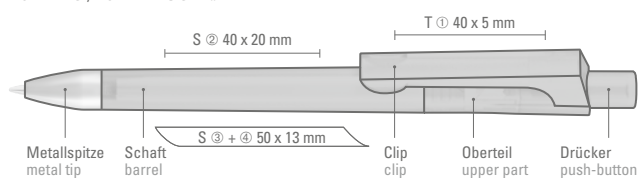

umaBlackForest Pens

1-0142 TF-SI, 1-0142 TF KG SI ◀

Mix 'n Match: Alle Teile des Modells können farblich frei kombiniert werden.

1-0142 TF-SI: Druckkugelschreiber in transparent gefrosteten Gehäusefarben, mit schwerer matt verchromter Metallspitze.

1-0142 TF KG SI: Druckkugelschreiber in transparent gefrosteten Gehäusefarben, Clip matt gedeckt, mit schwerer matt verchromter Metallspitze.

Preis/Stück 1-0142 TF-SI	0,88 €
Preis/Stück 1-0142 TF KG SI	0,88 €
Mindestbestellmenge	1.000 Stück
Werbeschlüssel	Schaft S ○, Clip T

Mix 'n Match: All parts of item CHECK can be combined freely.

1-0142 TF-SI: Retractable ballpoint pen with transparent frosted coloured body and heavy metal tip matt chrome plated.

1-0142 TF KG SI: Retractable ballpoint pen in transparent frosted housing colors, clip solid matt, with heavy matt chrome metal tip.

Price/piece 1-0142 TF-SI	0.88 €
Price/piece 1-0142 TF KG SI	0.88 €
Minimum quantity	1,000 pieces
Advertising code	barrel S ○, clip T