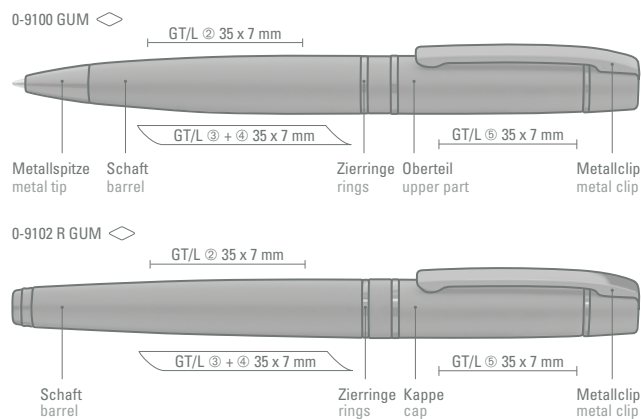

0-9100 GUM (● 8-0888)
0-9102 R GUM (● ● 8-0806)

54-0002

● 8-0888

● ● 8-0806

ETUI 0-0911 W
Beschreibung auf Seite 284.
ETUI 0-0911 W
See description on page 284.

Modell eignet sich für Hochglanz-
laserung. Siehe Seite 300.
Model is suitable for high gloss
laser engraving. See page 300.

0-9100 GUM: Metall-Drehkugelschreiber mit Softtouch-Gehäuse, Softdrehmechanik und gefedertem Clip. Beschlagteile schwarz glänzend lackiert.

0-9102 R GUM: Metall-Rollerball mit Softtouch-Gehäuse, gefedertem Clip und rutschfester Gummigriffzone. Beschlagteile schwarz glänzend lackiert.

Preis/Stück 0-9100 GUM 5,71 €
Preis/Stück 0-9102 R GUM 7,14 €
Mindestbestellmenge 100 Stück
Werbeschlüssel Schaft GT/L, Kappe GT/L

0-9100 GUM: Metal twist ballpoint pen with softtouch body, smooth turning mechanics, spring-mounted clip and shiny black fittings.

0-9102 R GUM: Metal rollerball with softtouch body, spring-mounted clip, no-slip rubberized grip and shiny black fittings.

Price/piece 0-9100 GUM 5.71 €
Price/piece 0-9102 R GUM 7.14 €
Minimum quantity 100 pieces
Advertising code barrel GT/L, cap GT/L