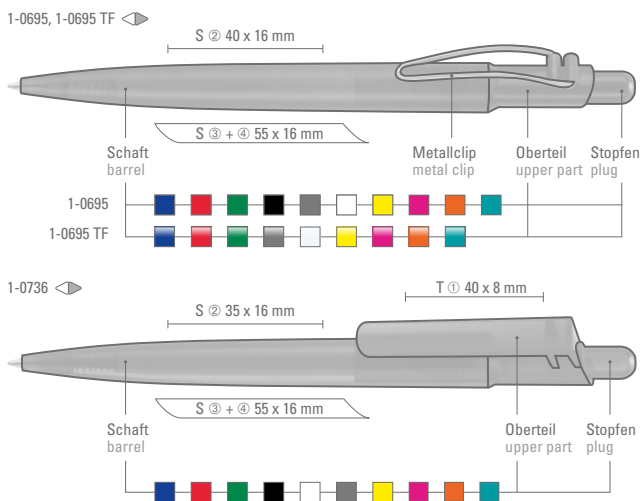

Ab 2.000 Stück können die Modelle farblich kombiniert werden.

1-0695: Druckkugelschreiber mit vernickeltem Metallbiegeclip und gedeckt glänzendem Gehäuse.

1-0695 TF: Druckkugelschreiber mit vernickeltem Metallbiegeclip in transparent gefrostetem Gehäuse.

1-0736: Druckkugelschreiber mit großem Clip an verstärkter Clipanbindung mit gedeckt glänzendem Gehäuse.

Preis/Stück 1-0695	0,59 €
Preis/Stück 1-0695 TF	0,71 €
Mindestbestellmenge	1.000 Stück
Werbeschlüssel	Schaft S ○
Preis/Stück 1-0736	0,39 €
Mindestbestellmenge	1.000 Stück
Werbeschlüssel	Schaft S, Clip T

You may choose any color combination for orders over 2.000 units.

1-0695: Retractable ballpoint pen with nickel-plated metal flexible clip and solid shiny body.

1-0695 TF: Retractable ballpoint pen with nickel-plated metal flexible clip and transparent frosted body.

1-0736: Retractable ballpoint pen with extra strong large clip and solid shiny body.

Price/piece 1-0695	0.59 €
Price/piece 1-0695 TF	0.71 €
Minimum quantity	1,000 pieces
Advertising code	barrel S ○
Price/piece 1-0736	0.39 €
Minimum quantity	1,000 pieces
Advertising code	barrel S, clip T