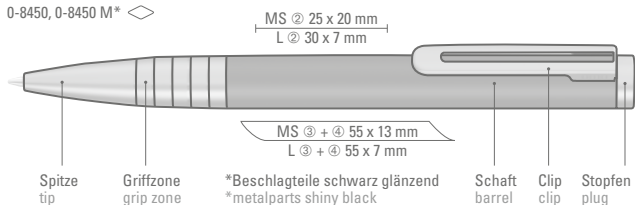

*Beslagteile schwarz glänzend
*metalparts shiny black

0-8450: Metall-Drehkugelschreiber mit
mattem Gehäuse, Clip, Spitze mit ein-
gelassener Griffzone und Stopfen in
silber matt.

0-8450 M: Metall-Drehkugelschreiber
mit mattem Gehäuse, Clip, Spitze mit
eingelassener Griffzone und Stopfen in
schwarz glänzend.

Preis/Stück 0-8450
Preis/Stück 0-8450 M
Mindestbestellmenge
Werbeschlüssel

1,94 €
1,94 €
300 Stück
Schaft MS/L

0-8450: Metal twist ballpoint pen with
matt housing, clip, tip with recessed grip
zone and plug matt silver.

0-8450 M: Metal twist ballpoint pen with
matt housing, clip, tip with recessed grip
zone and plug in shiny black.

Price/piece 0-8450
Price/piece 0-8450 M
Minimum quantity
Advertising code

1,94 €
1,94 €
300 pieces
barrel MS/L