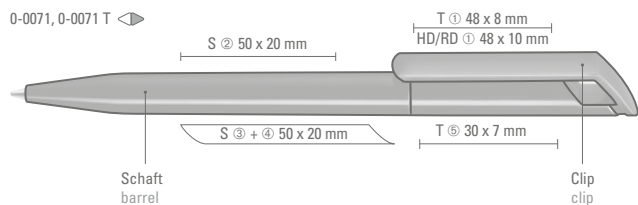

Recycelte Variante
POP RECY
Seite/page 253