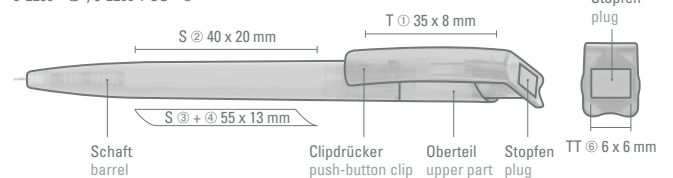

0-2260: Druckkugelschreiber aus recyceltem rPET-Material in gedeckten Gehäusefarben, mit gedeckt farbigem Stopfen.

0-2260 T SG: Druckkugelschreiber aus recyceltem rPET-Material in klar transparenten glänzend, mit gedeckt farbigem Stopfen.

Preis/Stück 0-2260, 0-2260 T SG 0,49 €
Mindestbestellmenge 1.000 Stück
Werbeschlüssel Schaft S, Clip T, Stopfen TT

0-2260: Retractable ballpoint pen made of recycled rPET material with body in one solid color and solid plug.

0-2260 T SG: Retractable ballpoint pen made of recycled rPET material with clear transparent body and solid plug.

Price/piece 0-2260, 0-2260 T SG 0.49 €
Minimum quantity 1,000 pieces
Advertising code barrel S, clip T, plug TT

0-2260 ◀, 0-2260 T SG ▶