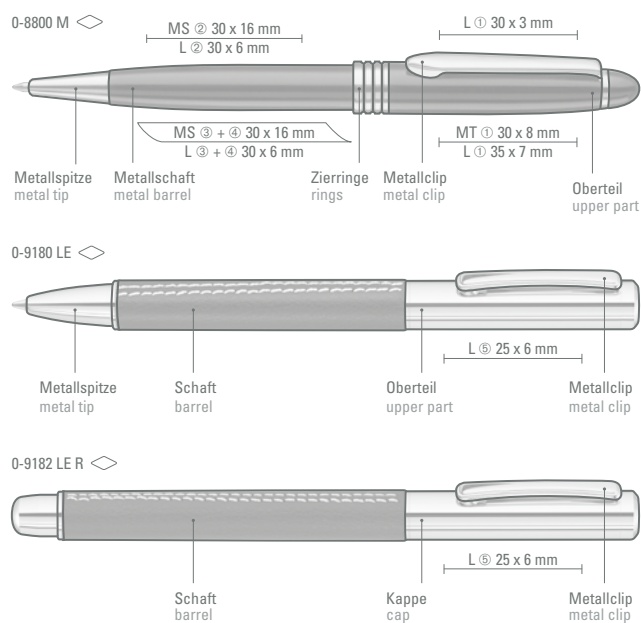

0-8800 M (● 8-0883)

53-0002

● 8-0883

0-9180 LE (● 8-0888)

55-0002

● 8-0888

0-9182 LE R (● 8-0806)

55-0002

● 8-0806

0-8800 M: Metall-Drehkugelschreiber mit schwarz glänzend lackiertem Gehäuse. Clip, Zierringe und Spitze aus vergoldetem Metall.

0-9180 LE: Metall-Drehkugelschreiber mit Lederschaft mit weißen Ziernähten. Oberteil und Beschläge glanzverchromt.

0-9182 LE R: Metall-Rollerball mit Lederschaft mit weißen Ziernähten. Oberteil und Beschläge glanzverchromt.

Preis/Stück 0-8800 M	3,22 €
Mindestbestellmenge	300 Stück
Werbeschlüssel	Schaft MS/L, Clip L, Kappe MT/L

Preis/Stück 0-9180 LE	5,07 €
Preis/Stück 0-9182 LE R	6,50 €
Mindestbestellmenge	100 Stück
Werbeschlüssel	Kappe L

0-8800 M: Metal twist ballpoint pen with glossy black lacquered body. Clip, bands and tip made from gold-plated metal.

0-9180 LE: Twist metal ballpoint pen with leather barrel and white decorative stitchings. Upper part and fittings chrome plated.

0-9182 LE R: Metal rollerball and leather barrel with white decorative stitchings. Upper part and fittings chrome plated.

Price/piece 0-8800 M	3.22 €
Minimum quantity	300 pieces
Advertising code	barrel MS/L, clip L, cap MT/L

Price/piece 0-9180 LE	5.07 €
Price/piece 0-9182 LE R	6.50 €
Minimum quantity	100 pieces
Advertising code	cap L