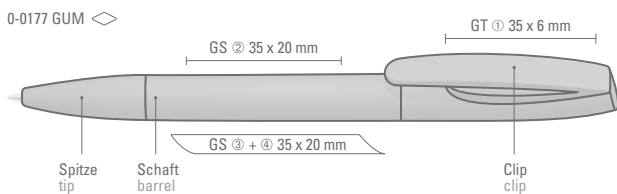

0-0177 GUM (● 8-0855)

0-0177 GUM: Drehkugelschreiber mit gummiertem Gehäuse und gummiertem Clip.

Preis/Stück 0-0177 GUM 0,56 €
Mindestbestellmenge 1.000 Stück
Werbeschlüssel Schaft GS, Clip GT

0-0177 GUM: Twist ballpoint pen with soft touch body and soft touch clip.

Price/piece 0-0177 GUM 0.56 €
Minimum quantity 1,000 pieces
Advertising code barrel GS, clip GT