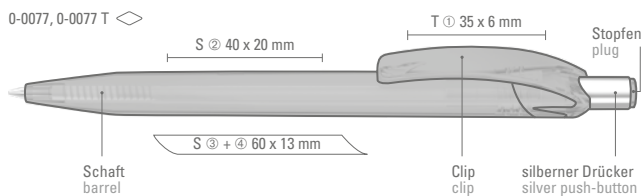

0-0077 (● 8-0865)	
	20-0002
	20-0001
0-0077 T (● 8-0865)	
	20-2925
	20-7687
	20-1795
	20-2420
	20-0347
	20-0405
	20-0003
	20-0101
	20-0130
	20-0266
	20-2039
	20-1665
	20-0326
	● 8-0865

0-0077: Druckkugelschreiber mit glänzend gedecktem Gehäuse und Drückersstopfen. Drücker in silber glänzend.

0-0077 T: Druckkugelschreiber mit glänzend transparentem Gehäuse und Drückersstopfen, Drücker in silber glänzend.

Preis/Stück 0-0077	0,22 €
Preis/Stück 0-0077 T	0,23 €
Mindestbestellmenge	1.000 Stück
Werbeschlüssel	Schaft S, Clip T

0-0077: Retractable ballpoint pen with shiny solid body and plug. Push-button in shiny silver.

0-0077 T: Retractable ballpoint pen with shiny transparent barrel and plug. Push-button in shiny silver.

Price/piece 0-0077	0.22 €
Price/piece 0-0077 T	0.23 €
Minimum quantity	1,000 pieces
Advertising code	barrel S, clip T