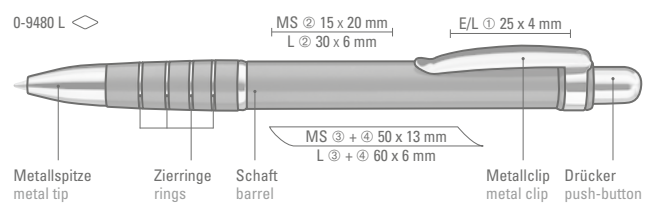

0-9400 (● 8-0883)

20-0002

20-0286

20-0186

20-0341

20-0430

20-0136

20-0266

20-0227

● 8-0883

0-9480 L (● 8-0883)

20-0002

20-2747

20-0187

20-3435

20-0004

● 8-0883

0-9400: Druckkugelschreiber mit Aluminium-Schaft, Metallclip und farbiger Gummigriffzone.

0-9480 L: Metall-Druckkugelschreiber mit lackiertem Aluminium-Schaft, Metallclip und Griffzone mit Ringdesign glanzverchromt.

Preis/Stück 0-9400	0,93 €
Preis/Stück 0-9480 L	0,99 €
Mindestbestellmenge	300 Stück
Werbeschlüssel	Schaft MS/L, Clip E/L

0-9400: Retractable ballpoint pen with aluminium barrel, metal clip and colored rubber gripping.

0-9480 L: Retractable metal ballpoint pen with coated aluminium body, metal clip and ring-design grip zone brilliant chrome plated.

Price/piece 0-9400	0.93 €
Price/piece 0-9480 L	0.99 €
Minimum quantity	300 pieces
Advertising code	barrel MS/L, clip E/L

0-9400 ◊

0-9480 L ◊