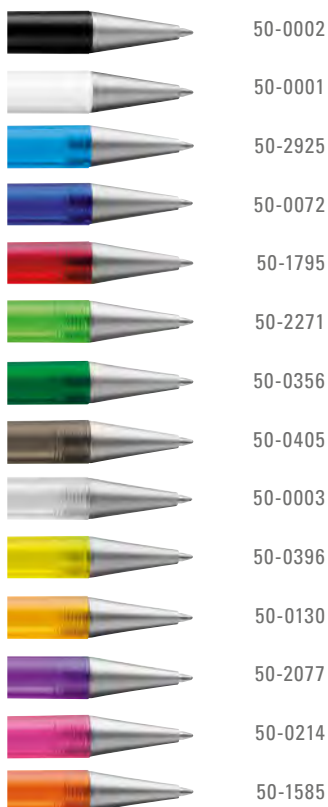

0-8600 (● 8-0856)
0-8607 B (0,7 mm)