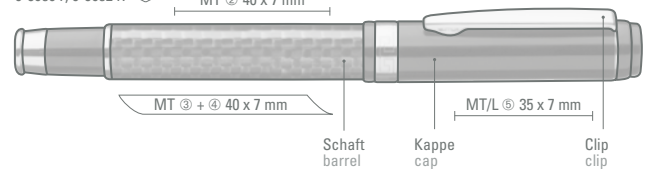

MT ⊕ 40 x 7 mm

Schaft
barrel

Kappe
cap

Clip
clip

MT ⊕ ⊕ 40 x 7 mm

MT/L ⊕ 35 x 7 mm