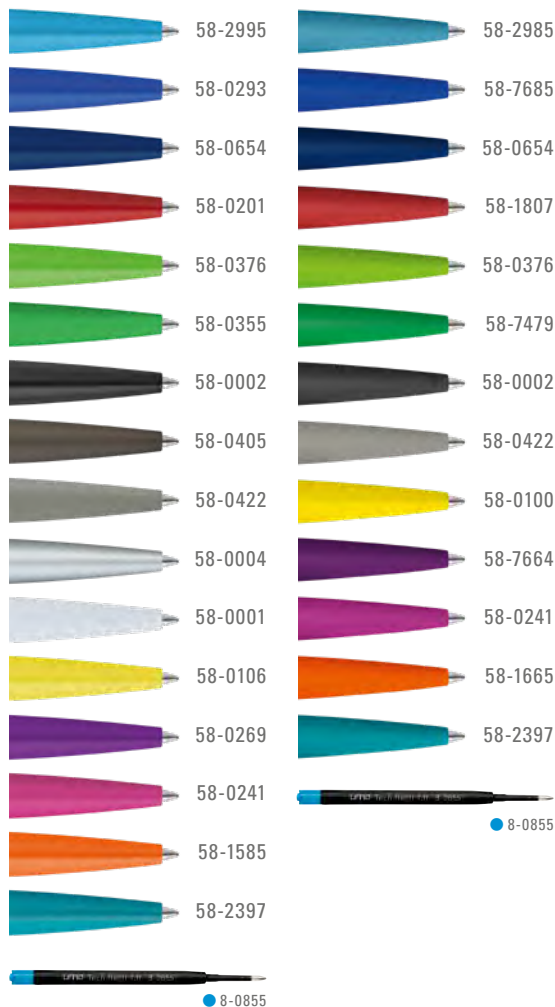

0-9560 (● 8-0855)

0-9560 GUM (● 8-0855)
0-9560 M GUM (● 8-0855)

Modell 0-9560 eignet sich für Laserung in weiß. Siehe Seite 301.

Model 0-9560 is suitable for engraving in white. See page 301.

Modell 0-9560 GUM eignet sich für Hochglanzlaserung. Siehe Seite 301.

Model 0-9560 GUM is suitable for high gloss laser engraving. See page 301.

Modell 0-9560 M GUM eignet sich für Laserung in schwarz. Siehe Seite 301.

Model 0-9560 M GUM is suitable for engraving in black. See page 301.