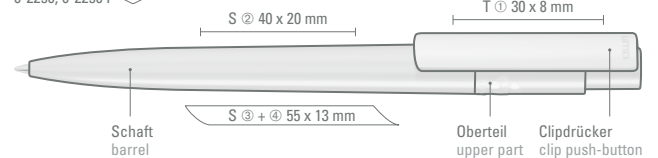

57-0298

57-0662

57-0200

57-7492

57-0361

57-0340

57-0002

57-7527

57-0001

57-0012

57-0270

57-2607

57-0233

57-0021

57-7710

57-7500

● 8-0854

Das aus recycelten PET-Flaschen in Europa hergestellte rPET-Material eignet sich für einen langlebigen und nachhaltigen Werbeinsatz. Dank der europäischen und klimaneutralen Produktion leistet der uma RECYCLED PET PEN PRO einen zusätzlichen nachhaltigen Beitrag zur Schonung der Umwelt.

0-2250: Druckkugelschreiber aus recyceltem rPET-Material in gedeckten glänzenden Gehäusefarben.

0-2250 F: Druckkugelschreiber aus recyceltem rPET-Material mit matt gedecktem Gehäuse und Clip.

Preis/Stück 0-2250	0,51 €
Preis/Stück 0-2250 F	0,51 €
Mindestbestellmenge	1.000 Stück
Werbeschlüssel	Schaft S, Clip T

The rPET, which is produced in Europe, is suitable for a durable and sustainable advertisement. Thanks to European and climate-neutral production, the uma RECYCLED PET PEN PRO makes an additional sustainable contribution to protecting the environment.

0-2250: Retractable ballpoint pen made from recycled PET material in solid housing colors.

0-2250 F: Retractable ballpoint pen made from recycled PET material in solid matt housing colors.

Price/piece 0-2250	0.51 €
Price/piece 0-2250 F	0.51 €
Minimum quantity	1,000 pieces
Advertising code	barrel S, clip T

Klimaneutral
Schreibgerät
ClimatePartner.com/13223-1907-1002

0-2250, 0-2250 F ◇