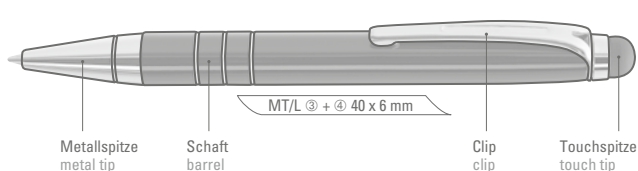

0-2608 S-TO ◊

Länge: ca. 110 mm
Length: approx. 110 mm