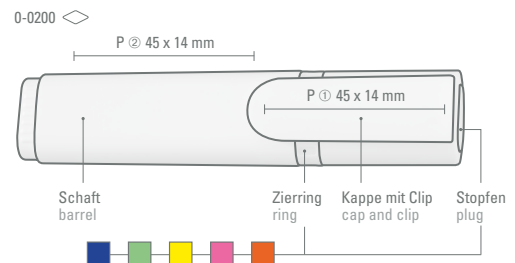

0-0200/2: Highlighter set of 2 in the standard colors in transparent pen case.

Price/piece 0-0200	0.51 €
Minimum quantity	500 pieces
Advertising code	barrel P, clip P

Price/piece 0-0200/2	1.45 €
Minimum quantity	300 pieces
Advertising code	barrel P, clip P