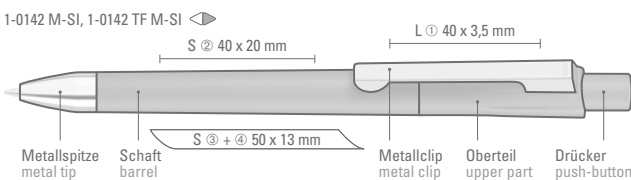

umaBlackForest *Pens*

Die schönste Verbindung von Design und Fertigung. Geschmackvoll design in **Deutschland**. Präzise gefertigt in der **Schweiz**. Exklusiv zusammengesetzt und veredelt im **Schwarzwald**.

The most beautiful combination of design and manufacturing. Elegant designed in **Germany**. Precisely manufactured in **Switzerland**. Exclusively assembled and refined in the **Black Forest**.

Mix 'n Match: Alle Teile des Modells können farblich frei kombiniert werden.

Mix 'n Match: All parts of item CHECK can be combined freely.

1-0142 M-SI: Druckkugelschreiber in matt gedeckten Gehäusefarben, Metallclip und schwere Metallspitze glanzverchromt.

1-0142 M-SI: Retractable ballpoint pen with solid coloured body. Metal clip and heavy metal tip chrome plated.

1-0142 TF M-SI: Druckkugelschreiber in transparent gefrosteten Gehäusefarben, Metallclip und schwere Metallspitze glanzverchromt.

1-0142 TF M-SI: Retractable ballpoint pen in transparent frosted coloured body. Metal clip and heavy metal tip chrome plated.

Preis/Stück 1-0142 M-SI 1,02 €
Preis/Stück 1-0142 TF M-SI 1,02 €
Mindestbestellmenge 1.000 Stück
Werbeschlüssel Schaft S ○, Clip L

Price/piece 1-0142 M-SI 1.02 €
Price/piece 1-0142 TF M-SI 1.02 €
Minimum quantity 1,000 pieces
Advertising code barrel S ○, clip L