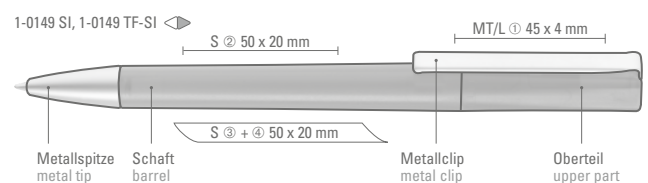

1-0149 SI ●● 8-0855

01-0002

01-0001

●● 8-0855

1-0149 TF-SI ●● 8-0856

01-2747

01-0199

01-0336

01-0425

01-WG01

01-0116

01-0268

01-0227

01-0151

●● 8-0856

1-0149 SI: Drehkugelschreiber mit mattgedecktem Gehäuse, schwerer Metallspitze und Metallclip matt verchromt.

1-0149 TF-SI: Drehkugelschreiber mit transparent gefrostetem Gehäuse, schwerer Metallspitze und Metallclip matt verchromt.

Preis/Stück 1-0149 SI 0,93 €
Preis/Stück 1-0149 TF-SI 0,93 €
Mindestbestellmenge 1.000 Stück
Werbeschlüssel Schaft S ○, Clip MT/L

1-0149 SI: Twist ballpoint pen with matt opaque body, heavy metal tip and metal clip matt chrome plated.

1-0149 TF-SI: Twist ballpoint pen with transparent frosted body, heavy metal tip and metal clip matt chrome plated.

Price/piece 1-0149 SI 0,93 €
Price/piece 1-0149 TF-SI 0,93 €
Minimum quantity 1,000 pieces
Advertising code barrel S ○, clip MT/L

umaBlackForest
Pens