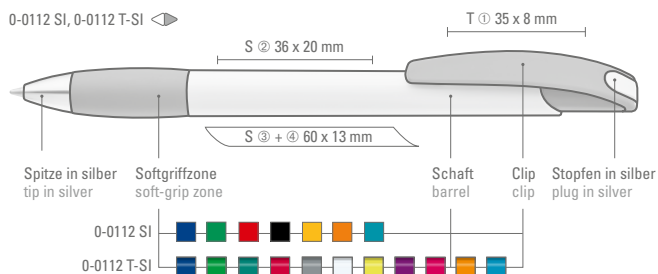

Ab 2.000 Stück können die Modelle farblich kombiniert werden.

You may choose any color combination for orders over 2.000 units.

0-0112 SI: Druckkugelschreiber mit gedeckt glündendem Gehäuse in weiß, mit gepolsterter, farbiger Softgriffzone mit Clipdrückermechanik, Drückerstopfen und Spitze in silber glündend.

0-0112 SI: Retractable ballpoint pen with solid shiny clip and barrel in white, with colored soft-grip zone and pusher mechanism. Plug in the clip and tip shiny silver.

0-0112 T-SI: Druckkugelschreiber mit uni transparent glündendem Gehäuse und gepolsterter Softgriffzone mit Clipdrückermechanik. Drückerstopfen und Spitze silber glündend.

0-0112 T-SI: Retractable ballpoint pen with transparent shiny housing with soft-grip zone and pusher mechanism. Plug in the clip and tip shiny silver.

Preis/St&uumuck 0-0112 SI 0,61 €
Preis/St&uumuck 0-0112 T-SI 0,68 €
Mindestbestellmenge 1.000 St&uumuck
Werbeschl&uumussel Schaft S ◯, Clip T

Price/piece 0-0112 SI 0.61 €
Price/piece 0-0112 T-SI 0.68 €
Minimum quantity 1,000 pieces
Advertising code barrel S ◯, clip T