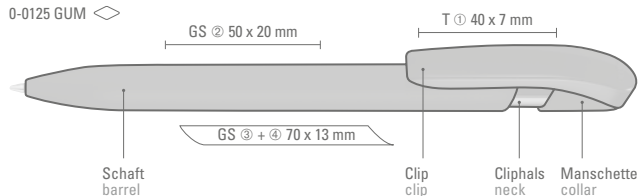

0-0125 M-SI GUM: Druckkugelschreiber mit gummiertem Gehäuse, flexiblem Metallclip und schwerer Metallspitze glanzverchromt.

0-0125 M-SI GUM: Retractable ballpoint pen with soft touch body, flexible metal clip and heavy metal tip chrome plated.

0-0125 GUM ◊