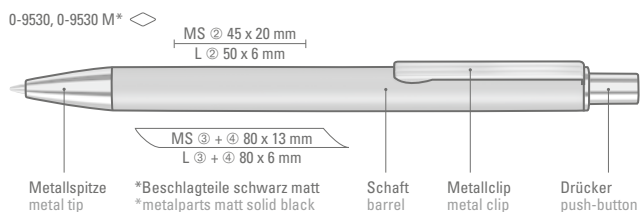

0-9530: Metall-Druckkugelschreiber mit matter Oberfläche, Metallclip mit eingelassenen Rillen, Metallspitze und Drücker in silber glänzend.

0-9530 M: Metall-Druckkugelschreiber mit matter Oberfläche, Metallclip mit eingelassenen Rillen, Metallspitze und Drücker in schwarz matt.

Preis/Stück 0-9530
Preis/Stück 0-9530 M
Mindestbestellmenge
Werbeschlüssel

1,13 €
1,13 €
300 Stück
Schaft MS/L

0-9530: Metal retractable ballpoint pen with matt finished surface, metal clip with recessed grooves, metal tip and push-button in shiny silver.

0-9530 M: Metal retractable ballpoint pen with matt finished surface, metal clip with recessed grooves, metal tip and push-button in matt black.

Price/piece 0-9530
Price/piece 0-9530 M
Minimum quantity
Advertising code

1.13 €
1.13 €
300 pieces
barrel MS/L