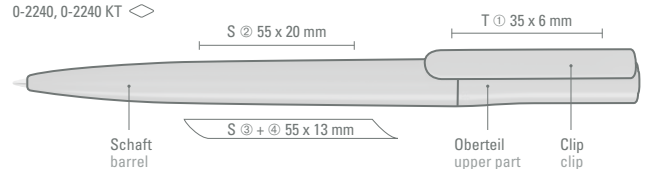

0-2240: Drehkugelschreiber aus recyceltem rPET-Material in gedeckt glänzenden Gehäusefarben.

0-2240: Twist ballpoint pen made from recycled rPET in solid shiny housing colors.

0-2240 KT: Drehkugelschreiber aus recyceltem rPET-Material in gedeckt glänzenden Gehäusefarben mit transparent glänzendem Clip.

0-2240 KT: Twist ballpoint pen made from recycled rPET in solid shiny housing colors with transparent shiny clip.

Preis/Stück 0-2240, 0-2240 KT 0,51 €
Mindestbestellmenge 1.000 Stück
Werbeschlüssel Schaft S, Clip T

Price/piece 0-2240, 0-2240 KT 0.51 €
Minimum quantity 1,000 pieces
Advertising code barrel S, clip T

0-2240, 0-2240 KT ◊