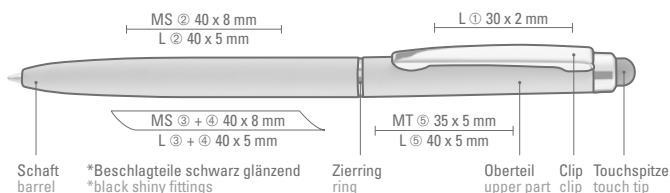

Modell 0-9588 M TO eignet sich für Laserung in weiss. Siehe Seite 301.

Model 0-9588 M TO is suitable for engraving in white. See page 301.

0-9588 TO, 0-9588 M TO* ◊