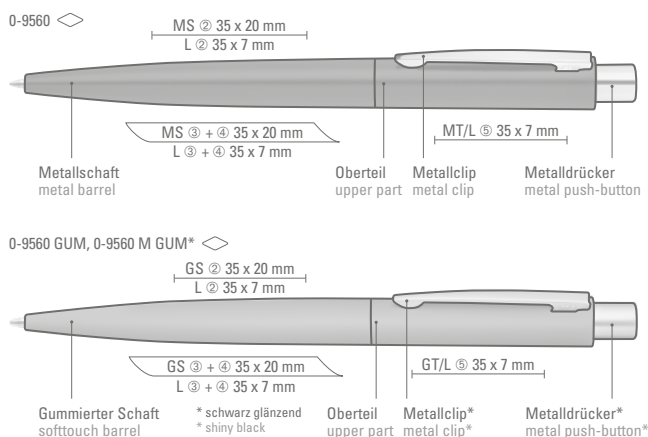

0-9560: Metall-Druckkugelschreiber mit matt lackiertem farbigem Gehäuse. Metallclip und Drücker glanzverchromt.

0-9560 GUM: Metall-Druckkugelschreiber mit matt gummiertem farbigem Gehäuse. Metallclip und Drücker matt verchromt.

0-9560 M GUM: Metall-Druckkugelschreiber mit matt gummiertem farbigem Gehäuse. Metallclip und Drücker schwarz glänzend.

Preis/Stück 0-9560 1,13 €
Mindestbestellmenge 300 Stück
Werbeschlüssel Schaft MS/L, Kappe MT/L

Preis/Stück 0-9560 GUM 1,49 €
Preis/Stück 0-9560 M GUM 1,56 €
Mindestbestellmenge 300 Stück
Werbeschlüssel Schaft GS/L, Kappe GT/L

0-9560: Retractable metal ballpoint pen with matt lacquered barrel. Metal clip and push-button in shiny silver.

0-9560 GUM: Retractable metal ballpoint pen with matt colored soft touch barrel. Metal clip and push-button matt chromed.

0-9560 M GUM: Retractable metal ballpoint pen with matt colored soft touch barrel. Metal clip and push-button shiny black.

Price/piece 0-9560 1.13 €
Minimum quantity 300 pieces
Advertising code barrel MS/L, cap MT/L

Price/piece 0-9560 GUM 1.49 €
Price/piece 0-9560 M GUM 1.56 €
Minimum quantity 300 pieces
Advertising code barrel GS/L, cap GT/L