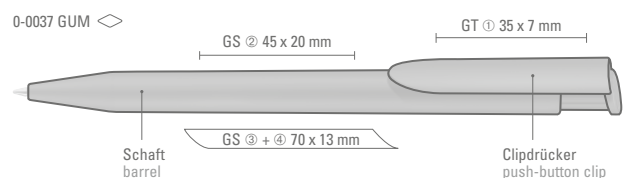

0-0037: Druckkugelschreiber mit matt ge-
decktem Gehäuse

0-0037 GUM: Druckkugelschreiber mit
gummiertem Gehäuse und gummiertem
Clipdrücker.

Preis/Stück 0-0037	0,18 €
Mindestbestellmenge	1.000 Stück
Werbeschlüssel	Schaft S ○, Clip T
Preis/Stück 0-0037 GUM	0,32 €
Mindestbestellmenge	1.000 Stück
Werbeschlüssel	Schaft GS, Clip GT

0-0037: Retractable ballpoint pen with matt
solid colored body.

0-0037 GUM: Retractable ballpoint pen
with soft touch body and soft touch clip.

Price/piece 0-0037	0.18 €
Minimum quantity	1,000 pieces
Advertising code	barrel S ○, clip T
Price/piece 0-0037 GUM	0.32 €
Minimum quantity	1,000 pieces
Advertising code	barrel GS, clip GT