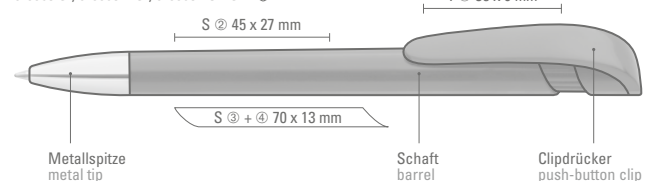

50-0002

50-0001

● 8-0855

0-0093 T-SI (● 8-0856)

50-2925

50-0072

50-1795

50-2271

50-0356

50-0405

50-0003

50-0396

50-2077

50-0214

50-0130

50-1585

50-0326

50-0483

● 8-0856

0-0093 LUX SI (● 8-0855)

50-0004

● 8-0855

0-0093 SI: Druckkugelschreiber in glänzend gedecktem Gehäuse mit breitem Bogenclipdrücker und schwerer Metallspitze glanzverchromt.

0-0093 T-SI: Druckkugelschreiber in glänzend transparentem Gehäuse mit breitem Bogenclipdrücker und schwerer Metallspitze glanzverchromt.

0-0093 LUX SI: Druckkugelschreiber in silber gedecktem Gehäuse mit breitem Bogenclipdrücker und schwerer Metallspitze glanzverchromt.

Preis/Stück 0-0093 SI	0,49 €
Preis/Stück 0-0093 T-SI	0,49 €
Preis/Stück 0-0093 LUX SI	0,61 €
Mindestbestellmenge	1.000 Stück
Werbeschlüssel	Schaft S ◯, Clip T

0-0093 SI: Retractable ballpoint pen with solid shiny body, curved clip button and heavy metal tip chrome plated.

0-0093 T-SI: Retractable ballpoint pen with transparent shiny body, curved clip button and heavy metal tip chrome plated.

0-0093 LUX SI: Retractable ballpoint pen with silver solid body, curved clip button and heavy metal tip chrome plated.

Price/piece 0-0093 SI	0.49 €
Price/piece 0-0093 T-SI	0.49 €
Price/piece 0-0093 LUX SI	0.61 €
Minimum quantity	1,000 pieces
Advertising code	barrel S ◯, clip T

Antibakterielle
Variante

YES ANTIBAC

Seite / page 245

0-0093 SI, 0-0093 T-SI, 0-0093 LUX SI ◊