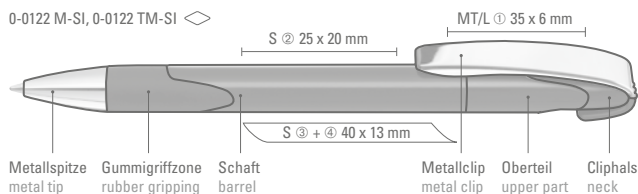

0-0122 TM-SI (● 8-0856)

0-0122 M-SI: Druckkugelschreiber mit gedeckt glänzendem Gehäuse, schwerer Metallspitze und Metallclip glanzverchromt sowie Gummigriffzone.

0-0122 TM-SI: Druckkugelschreiber mit transparent glänzendem Gehäuse, schwerer Metallspitze und Metallclip glanzverchromt sowie Gummigriffzone.

Preis/Stück 0-0122 M-SI 0,78 €
Preis/Stück 0-0122 TM-SI 0,78 €
Mindestbestellmenge 1.000 Stück
Werbeschlüssel Schaft S, Clip MT/L

0-0122 M-SI: Retractable ballpoint pen with shiny solid body, heavy metal tip, metal clip chrome plated and rubberized grip zone.

0-0122 TM-SI: Retractable ballpoint pen with shiny transparent body, heavy metal tip, metal clip brilliant chrome plated and rubberized grip zone.

Price/piece 0-0122 M-SI 0.78 €
Price/piece 0-0122 TM-SI 0.78 €
Minimum quantity 1,000 pieces
Advertising code barrel S, clip MT/L