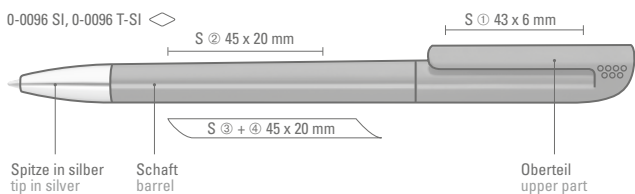

0-0096 SI: Drehkugelschreiber mit gedeckt glänzendem Gehäuse, matter Clipoberfläche und glanzverchromter Spitze.

0-0096 T-SI: Drehkugelschreiber mit transparent glänzendem Gehäuse, gefrosteter Clipoberfläche und glanzverchromter Spitze.

Preis/Stück 0-0096 SI 0,32 €
Preis/Stück 0-0096 T-SI 0,32 €
Mindestbestellmenge 1.000 Stück
Werbeschlüssel Schaft S, Clip S

0-0096 SI: Twist ballpoint pen with shiny solid body, matt clip surface and brilliant chrome plated tip.

0-0096 T-SI: Twist ballpoint pen with shiny transparent body, frosted clip surface and brilliant chrome plated tip.

Price/piece 0-0096 SI 0.32 €
Price/piece 0-0096 T-SI 0.32 €
Minimum quantity 1,000 pieces
Advertising code barrel S, clip S