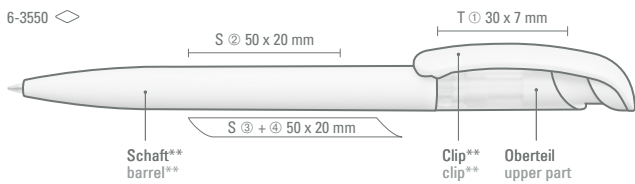

** Die Herstellung der Clips und der Schäfte ist aufgrund des besonderen Materials produktions-technischen Schwankungen unterlegen. Leichte Unterschiede in der Farbe und der Oberfläche (Schlierenbildung) sind möglich.

** The production of the clips and barrels is subject to fluctuations due to the special material. Slight differences in color and surface (smear formation) are possible.