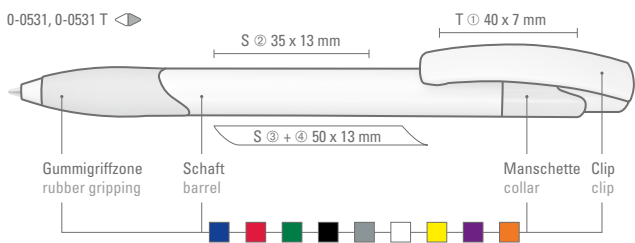

Ab 2.000 Stück können die Modelle farblich kombiniert werden.

0-0531: Druckkugelschreiber mit Gummigriffzone und Manschette unifarben. Schaft und Clipdrücker in weiß.

0-0531 T: Druckkugelschreiber mit Gummigriffzone und Clipdrücker unifarben transparent glänzend.

Preis/Stück 0-0531 0,53 €
Preis/Stück 0-0531 T 0,61 €
Mindestbestellmenge 1.000 Stück
Werbeschlüssel Schaft S ⊙, Clip T

You may choose any color combination for orders over 2,000 units.

0-0531: Retractable ballpoint pen with rubber gripping and collar in one solid color. Barrel and push-button in white.

0-0531 T: Retractable ballpoint pen with rubber gripping and push-button in one shiny transparent color.

Price/piece 0-0531 0.53 €
Price/piece 0-0531 T 0.61 €
Minimum quantity 1,000 pieces
Advertising code barrel S ⊙, clip T