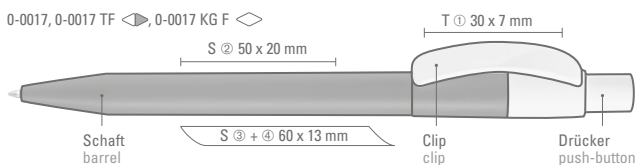

POST-CONSUMER
RECYCLED PLASTIC

Recycelte Variante
PIXEL RECY
Seite/page 255

Antibakterielle
Variante
PIXEL F GREEN
Seite/page 244

Ab 2.000 Stück können die Modelle farblich kombiniert werden.

0-0017: Druckkugelschreiber mit Bogenclip in gedeckten Farben.

0-0017 TF: Druckkugelschreiber mit transparent gefrostetem Schaft, Bogenclip und Drücker glänzend transparent

0-0017 KG F: Druckkugelschreiber mit farbig mattem Schaft, Bogenclip und Drücker in glänzend weiß.

Preis/Stück 0-0017	0,35 €
Preis/Stück 0-0017 TF	0,35 €
Preis/Stück 0-0017 KG F	0,35 €
Mindestbestellmenge	1.000 Stück
Werbeschlüssel	Schaft S ○, Clip T

You may choose any color combination for orders over 2.000 units.

0-0017: Retractable ballpoint pen with curved clip in solid colors.

0-0017 TF: Retractable ballpoint pen with transparent frosted barrel, curved clip and push-button glossy transparent.

0-0017 KG F: Retractable ballpoint pen with matt solid colored body, curved clip and push-button shiny white.

Price/piece 0-0017	0.35 €
Price/piece 0-0017 TF	0.35 €
Price/piece 0-0017 KG F	0.35 €
Minimum quantity	1,000 pieces
Advertising code	barrel S ○, clip T