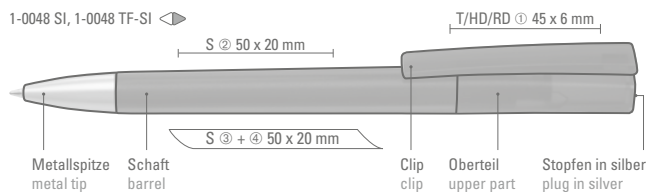

umaBlackForest
Pens

Recycelte Variante
ULTIMATE SI RECY
Seite / page 257