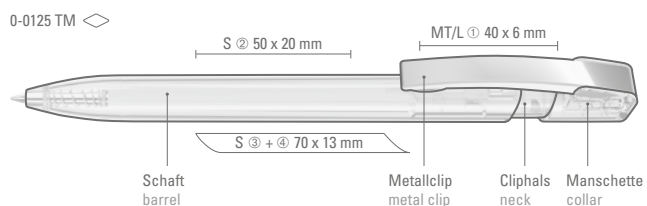

0-0125 TM: Druckkugelschreiber mit transparent glänzendem Gehäuse unifarben, flexiblem Metallclip glanzverchromt.

0-0125 TM-SI: Druckkugelschreiber mit transparent glänzendem Gehäuse unifarben, flexiblem Metallclip und schwere Metallspitze glanzverchromt.

Preis/Stück 0-0125 TM	0,53 €
Preis/Stück 0-0125 TM-SI	0,68 €
Mindestbestellmenge	1.000 Stück
Werbeschlüssel	Schaft S, Clip MT/L

0-0125 TM: Retractable ballpoint pen with shiny transparent body in one color, flexible metal clip chrome plated.

0-0125 TM-SI: Retractable ballpoint pen with shiny transparent body in one color, flexible metal clip and heavy chrome plated metal tip.

Price/piece 0-0125 TM	0.53 €
Price/piece 0-0125 TM-SI	0.68 €
Minimum quantity	1,000 pieces
Advertising code	barrel S, clip MT/L