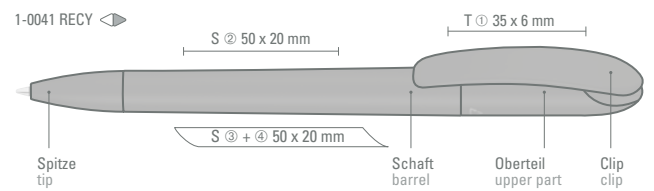

1-0043 C-SI RECY: Drehkugelschreiber unifarben mit gedeckt glänzendem Schaft und Oberteil aus 100 % recyceltem Post-Consumer-Kunststoff. Mit schwerer Metallspitze und Metallclip matt verchromt. Aufgrund der Besonderheit des Materials (Post-Consumer Recycled Plastic) sind produktionstechnische Farbschwankungen gegeben.

Preis/Stück 1-0041 RECY	0,78 €
Mindestbestellmenge	1.000 Stück
Werbeschlüssel	Schaft S ○, Clip T
Preis/Stück 1-0043 C-SI RECY	0,98 €
Mindestbestellmenge	1.000 Stück
Werbeschlüssel	Schaft S ○, Clip MT/L, Kappe T

1-0041 RECY: Twist ballpoint pen with matt solid housing made of 100 % recycled post-consumer plastic. The models are marked with recycling marks. Due to the special nature of the material (Post-Consumer Recycled Plastic) production-related variations are possible.

1-0043 C-SI RECY: Twist ballpoint pen with shiny solid barrel and upper part made of 100 % recycled post-consumer plastic. Heavy, matt chromed metal tip and metal clip. The models are marked with recycling marks. Due to the special nature of the material (Post-Consumer Recycled Plastic) production-related variations are possible.

Price/piece 1-0041 RECY	0.78 €
Minimum quantity	1,000 pieces
Advertising code	barrel S ○, clip T
Price/piece 1-0043 C-SI RECY	0.98 €
Minimum quantity	1,000 pieces
Advertising code	barrel S ○, clip MT/L, cap T

umaBlackForest
Pens

POST-CONSUMER RECYCLED PLASTIC