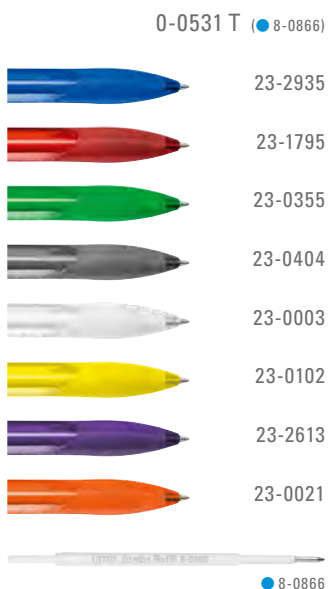

Ab 2.000 Stück können die Modelle farblich kombiniert werden.

0-0531: Druckkugelschreiber mit Gummigriffzone und Manschette unifarben. Schaft und Clipdrücker in weiß.

0-0531 T: Druckkugelschreiber mit Gummigriffzone und Clipdrücker unifarben transparent glänzend.

Preis/Stück 0-0531 0,53 €
Preis/Stück 0-0531 T 0,61 €
Mindestbestellmenge 1.000 Stück
Werbeschlüssel Schaft S ⊙, Clip T

You may choose any color combination for orders over 2,000 units.

0-0531: Retractable ballpoint pen with rubber gripping and collar in one solid color. Barrel and push-button in white.

0-0531 T: Retractable ballpoint pen with rubber gripping and push-button in one shiny transparent color.

Price/piece 0-0531 0.53 €
Price/piece 0-0531 T 0.61 €
Minimum quantity 1,000 pieces
Advertising code barrel S ⊙, clip T