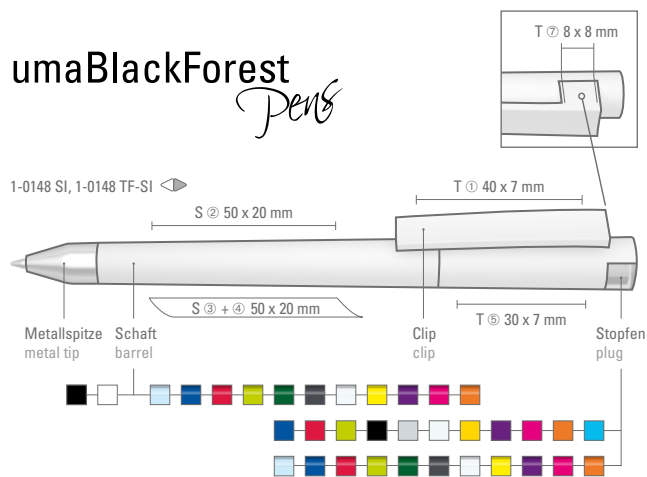

umaBlackForest Pens

1-0148 SI: Drehkugelschreiber mit gedeckt mattem Schaft, Clip und Stopfen im Oberteil gedeckt glänzend bzw. transparent glänzend und schwerer Metallspitze glanzverchromt.

1-0148 TF-SI: Drehkugelschreiber mit transparent gefrostetem Schaft, Clip und Stopfen im Oberteil gedeckt glänzend bzw. transparent glänzend und schwerer Metallspitze glanzverchromt.

1-0148 SI: Twist ballpoint pen with solid matt barrel, clip and plug in the upper part solid shiny or transparent shiny and heavy metal tip chrome plated.

1-0148 TF-SI: Twist ballpoint pen with frosted barrel, clip and plug in the upper part solid shiny or transparent shiny and heavy metal tip chrome plated.

Preis/Stück 1-0148 SI 0,92 €
Preis/Stück 1-0148 TF-SI 0,92 €
Mindestbestellmenge 1.000 Stück
Werbeschlüssel Schaft S ○, Clip T, Kappe T

Price/piece 1-0148 SI 0.92 €
Price/piece 1-0148 TF-SI 0.92 €
Minimum quantity 1,000 pieces
Advertising code barrel S ○, clip T, cap T