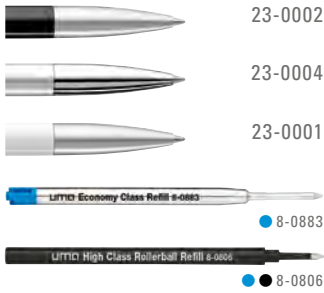

0-8340 (● 8-0883)
0-8342 R (● 8-0806)

0-8340 TO (● 8-0883)