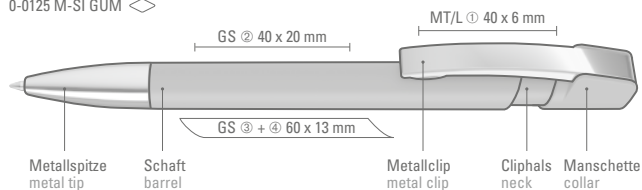

0-0125 M-SI GUM ◊