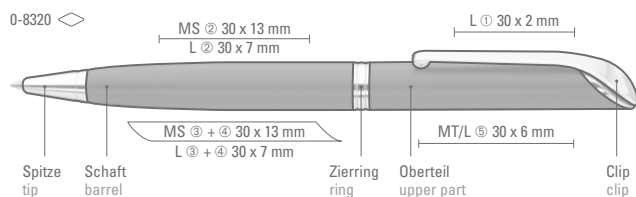

0-8320: Metall-Drehkugelschreiber mit matter Oberfläche. Spitze, Clip und Zierring glanzverchromt.

0-8322 R: Metall-Rollerball mit matter Oberfläche. Spitze, Clip und Zierring glanzverchromt.

Preis/Stück 0-8320 2,16 €
Mindestbestellmenge 300 Stück
Werbeschlüssel Schaft MS/L, Clip L, Kappe MT/L

Preis/Stück 0-8322 R 2,88 €
Mindestbestellmenge 300 Stück
Werbeschlüssel Schaft MT/L, Clip L, Kappe MT/L

0-8320: Metal twist ballpoint pen with matt surface. Glossy chrome tip, clip and fittings.

0-8322 R: Metal rollerball with matt surface. Glossy chrome tip, clip and fittings.

Price/piece 0-8320 2.16 €
Minimum quantity 300 pieces
Advertising code barrel MS/L, clip L, cap MT/L

Price/piece 0-8322 R 2.88 €
Minimum quantity 300 pieces
Advertising code barrel MT/L, clip L, cap MT/L