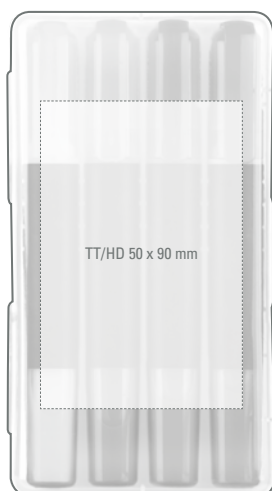

0-0270
50-0801
50-0802
50-0930
50-0814
50-0806
50-0804

uma LIQEO - die Highlighter-Neuheit!

Neues Flüssigtintenleitsystem - Bessere Schreibqualität -

Höhere Leuchtkraft - Längere Schreibdauer -

Umweltfreundlicher - Produziert nach EN-71, ASTM D-4236

uma LIQEO - the highlighter novelty!

New liquid ink delivery system - Better writing quality -

Greater luminance - Longer writing time - Ecologically

superior - Produced in acc. with EN-71, ASTM D-4236

0-0270/4 ◊

0-0270/4: Flüssig-Textmarkerset bestehend aus 4 LIQEO HIGHLIGHTER PEN in einer klar transparenten Kunststoffverpackung. Standardfarben der Textmarker in gelb, grün, magenta und blau. Optional wählbare Textmarkerfarben: orange und violett.

Preis/Stück 0-0270/4 3,98 €
Mindestbestellmenge 300 Stück
Werbeschlüssel Highlighter P, Etuis TT/HD

0-0270/4: Liquid-highlighter pen set consisting of 4 LIQEO HIGHLIGHTER PEN in clear transparent plastic case. Standard colors of Highlighter are yellow, green, pink and blue. Optionally selectable highlighters are orange and violet.

Price/piece 0-0270/4 3.98 €
Minimum quantity 300 pieces
Advertising code highlighter P, cases TT/HD