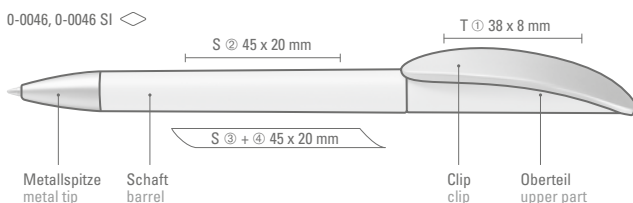

- 0-0046 (● 8-0856)
- 50-0002
  - 50-0001
  - 50-2925
  - 50-0072
  - 50-1795
  - 50-2271
  - 50-0356
  - 50-0405
  - 50-0003
  - 50-0384
  - 50-0194
  - 50-0465
  - 50-0396
  - 50-2077
  - 50-0214
  - 50-0130
  - 50-1585
  - 50-0326
- 8-0856
- 0-0046 SI (● 8-0855)
- 50-0004
- 8-0855

0-0046: Drehkugelschreiber mit transparent gefrostetem oder gedecktem Gehäuse. Matt silberner Bogenclip und schwerer, matt verchromter Metallspitze.

0-0046 SI: Drehkugelschreiber mit silbernem Gehäuse und schwerer, matt verchromter Metallspitze.

Preis/Stück 0-0046 0,48 €
Preis/Stück 0-0046 SI 0,56 €
Mindestbestellmenge 1.000 Stück
Werbeschlüssel Schaft S, Clip T

0-0046: Twist ballpoint pen with transparent frosted or opaque body. Matt silver curved clip and heavy, matt chrome metal tip.

0-0046 SI: Twist ballpoint pen with silver body and heavy, matt chrome metal tip.

Price/piece 0-0046 0.48 €
Price/piece 0-0046 SI 0.56 €
Minimum quantity 1,000 pieces
Advertising code barrel S, clip T