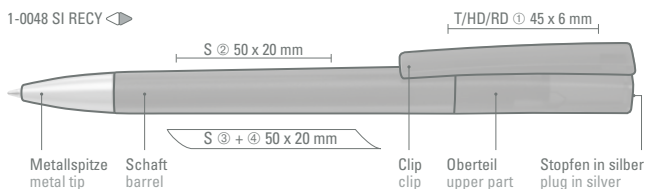

1-0048 SI RECY ◀