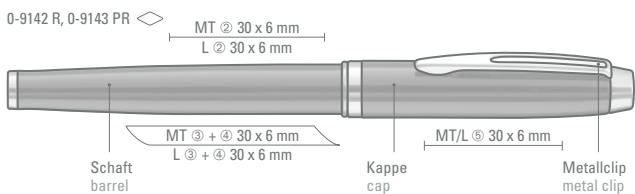

Patrone-Roller-System/uma cartridge roller system