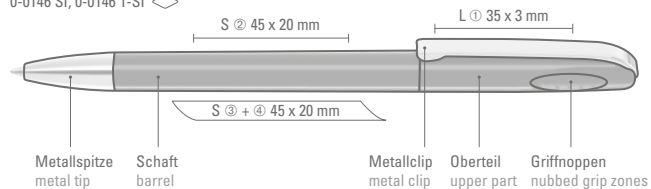

0-0146 SI, 0-0146 T-SI ◊