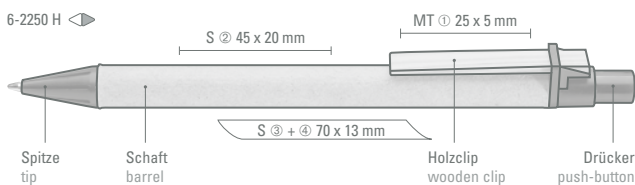

6-3550: Druckkugelschreiber mit Schaft und Clip aus 100% nachwachsendem und kompostierbarem Material. Oberteil aus gefrostetem ABS Kunststoff in verschiedenen Farben.

6-2250 H: Druckkugelschreiber aus recycelter, naturfarbener Pappe. Spitze und Drücker unifarben aus recyceltem oder biologisch abbaubarem Kunststoff (*06-7527 Bio-Mix) sowie Holzclip.

6-3550: Retractable ballpoint pen with barrel and clip made of 100% renewable biodegradable material. Upper part made of frosted ABS plastic in different colors.

6-2250 H: Pushbutton ballpoint pen made of recycled, natural-colored cardboard. Tip and pushbutton uni-colored, made of recycled or bio-degradable plastic (*06-7527 Bio-Mix) as well as wooden clip.

Preis/Stück 6-3550 0,69 €
Mindestbestellmenge 1.000 Stück
Werbeschlüssel Schaft S ○, Clip T
Preis/Stück 6-2250 H 0,55 €
Mindestbestellmenge 1.000 Stück
Werbeschlüssel Schaft S, Clip MT

Price/piece 6-3550 0.69 €
Minimum quantity 1,000 pieces
Advertising code barrel S ○, clip T
Price/piece 6-2250 H 0.55 €
Minimum quantity 1,000 pieces
Advertising code barrel S, clip MT