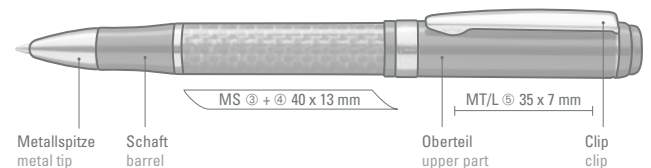

0-8950: Carbonfaser-Drehkugelschreiber mit Metallbeschlagteilen glanzverchromt.

0-8956 F: Carbonfaser-Füllfederhalter mit Iridiumfeder und Metallbeschlägen glanzverchromt.

0-8957 B: Carbonfaser-Drehbleistift (0,7 mm) mit Radiergummi im Schaft und Metallbeschlagteilen glanzverchromt.

0-8952 R: Carbonfaser-Rollerball mit Metallbeschlägen glanzverchromt.

Preis/Stück 0-8950 5,58 €
Preis/Stück 0-8957 B 7,01 €
Mindestbestellmenge 100 Stück
Werbeschlüssel Schaft MS, Kappe MT/L

Preis/Stück 0-8956 F 9,87 €
Preis/Stück 0-8952 R 7,01 €
Mindestbestellmenge 100 Stück
Werbeschlüssel Schaft MT, Kappe MT/L

0-8950: Carbon-fiber twist ball pen with metal fittings in glossy chrome.

0-8956 F: Carbon-fiber pen with iridium fountain and glossy chrome metal fittings.

0-8957 B: Carbon-fiber twist pencil (0,7 mm) with eraser in barrel and metal fittings glossy chrome.

0-8952 R: Carbon-fiber rollerball with glossy chrome metal fittings.

Price/piece 0-8950 5,58 €
Price/piece 0-8957 B 7,01 €
Minimum quantity 100 pieces
Advertising code barrel MS, cap MT/L
Price/piece 0-8956 F 9,87 €
Price/piece 0-8952 R 7,01 €
Minimum quantity 100 pieces
Advertising code barrel MT, cap MT/L

0-8950, 0-8957 B ◇

Metallspitze
metal tip

Schaft
barrel

MS ⊕ ⊕ 40 x 13 mm

Oberteil
upper part

Clip
clip

0-8956 F, 0-8952 R ◇