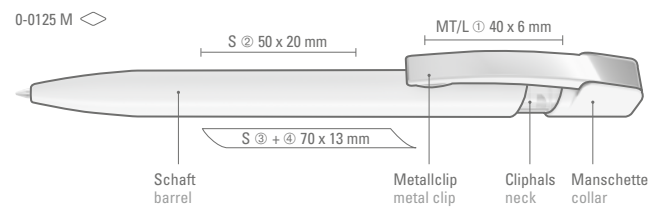

0-0125 M-SI ● 8-0855