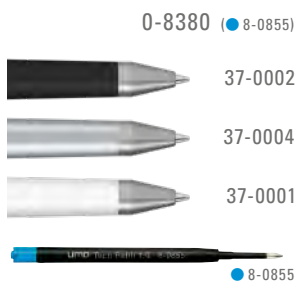

Modell 0-8380 eignet sich für Laserung in weiß. Siehe Seite 300.

Model 0-8380 is suitable for engraving in white. See page 300.