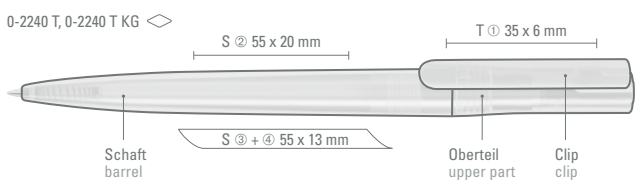

0-2240 T ● 8-0866	
	57-0286
	57-0185
	57-0355
	57-0440
	57-0291
	57-0107
	57-0260
	57-0226
	57-0151
	57-3295
0-2240 T KG ● 8-0866	
	57-0298
	57-0662
	57-0200
	57-7492
	57-0361
	57-0340
	57-0002
	57-7527
	57-0001
	57-0012
	57-0270
	57-2607
	57-0233
	57-0021
	57-7710
	57-7500
	● 8-0866

0-2240 T: Drehkugelschreiber aus recyceltem rPET-Material in transparent glänzenden Gehäusefarben.

0-2240 T KG: Drehkugelschreiber aus recyceltem rPET-Material in transparent glänzenden Gehäusefarben mit gedeckt glänzendem Clip.

Preis/Stück 0-2240 T, 0-2240 T KG 0,51 €
Mindestbestellmenge 1.000 Stück
Werbeschlüssel Schaft S, Clip T

0-2240 T: Twist ballpoint pen made from recycled rPET in transparent shiny colors.

0-2240 T KG: Twist ballpoint pen made from recycled rPET in transparent shiny housing colors with solid shiny clip.

Price/piece 0-2240 T, 0-2240 T KG 0,51 €
Minimum quantity 1,000 pieces
Advertising code barrel S, clip T