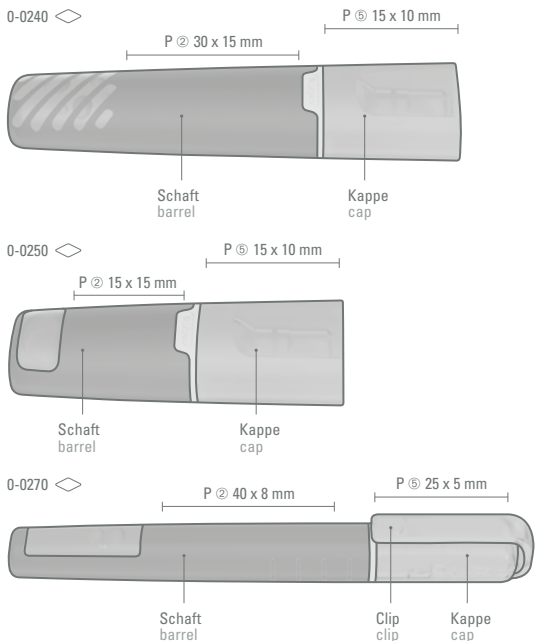

uma LIQEO - the highlighter novelty!

New liquid ink delivery system - Better writing quality - Greater luminance -  
Longer writing time - Ecologically superior - Produced in acc. with EN-71, ASTM D-4236