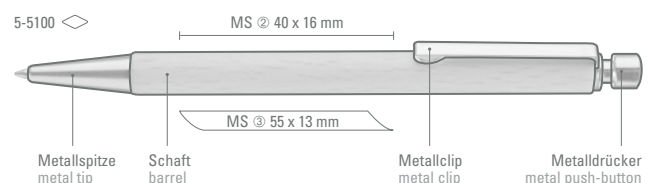

5-5600: Holz-Druckkugelschreiber aus PEFC-zertifiziertem deutschen Buchenholz mit vernickeltem Metallclip, Metallspitze und Holz-Kugeldrucker.

5-5607 B: Holz-Druckbleistift (0,7 mm) aus PEFC-zertifiziertem deutschen Buchenholz mit vernickeltem Metallclip, Metallspitze und Holz-Kugeldrucker. Passend zu Artikel 5-5600.

5-5100: Holz-Druckkugelschreiber aus PEFC-zertifiziertem deutschen Buchenholz mit vernickeltem Metallclip, Metallspitze und Metalldrucker.

Preis/Stück 5-5600	1,58 €
Preis/Stück 5-5607 B	2,01 €
Mindestbestellmenge	300 Stück
Werbeschlüssel	Schaft MS
Preis/Stück 5-5100	2,39 €
Mindestbestellmenge	300 Stück
Werbeschlüssel	Schaft MS

5-5600: Wooden retractable ballpoint pen made of PEFC-certified german beechwood with nickel-plated metal clip, metal tip and wooden ball button.

5-5607 B: Wooden mechanical pencil (0.7 mm) made of PEFC-certified german beechwood with nickel-plated metal clip, metal tip and wooden ball button. Suitable for 5-5600.

5-5100: Wooden retractable ballpoint pen made from PEFC-certified german beechwood with nickel-plated metal clip, metal tip and metal push-button.

Price/piece 5-5600	1.58 €
Price/piece 5-5607 B	2.01 €
Minimum quantity	300 pieces
Advertising code	barrel MS
Price/piece 5-5100	2.39 €
Minimum quantity	300 pieces
Advertising code	barrel MS

Klimaneutral
Schreibgerät
ClimatePartner.com/13223-1907-1003