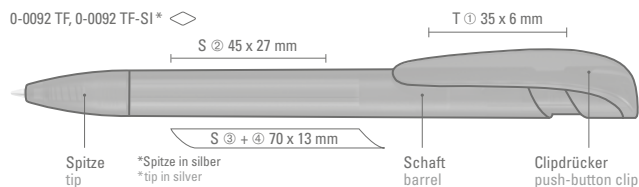

UMA FlowMotion®

Mit der neuen uma FlowMotion® Schreibtechnologie. Siehe Seite 289.
With the new uma FlowMotion® writing technology. See on page 289.