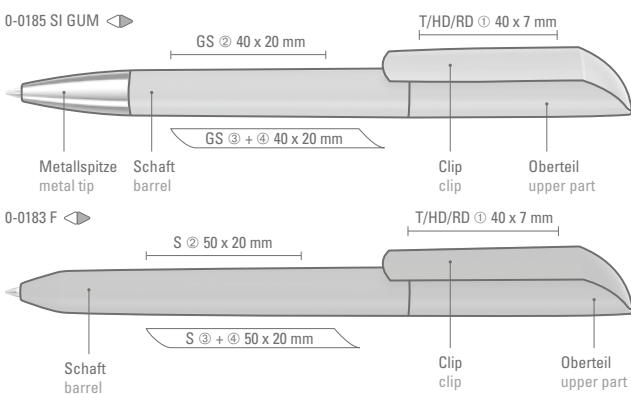

Ab 2.000 Stück können die Modelle farblich kombiniert werden.

0-0185 SI GUM: Drehkugelschreiber unifarben mit gummiertem Gehäuse und gedeckt glänzendem Clip, Spitze glanzverchromt.

0-0183 F: Drehkugelschreiber unifarben mit mattem Gehäuse und gedeckt mattem Clip.

Preis/Stück 0-0185 SI GUM	0,96 €
Mindestbestellmenge	1.000 Stück
Werbeschlüssel	Schaft GS, Clip T/HD/RD
Preis/Stück 0-0183 F	0,61 €
Mindestbestellmenge	1.000 Stück
Werbeschlüssel	Schaft S, Clip T/HD/RD

You may choose any color combination for orders over 2,000 units.

0-0185 SI GUM: Twist ballpoint pen with soft touch housing and shiny solid clip in one solid color, tip chrome plated.

0-0183 F: Twist ballpoint pen with matt solid housing and matt solid clip.

Price/piece 0-0185 SI GUM	0.96 €
Minimum quantity	1,000 pieces
Advertising code	barrel GS, clip T/HD/RD
Price/piece 0-0183 F	0.61 €
Minimum quantity	1,000 pieces
Advertising code	barrel S, clip T/HD/RD