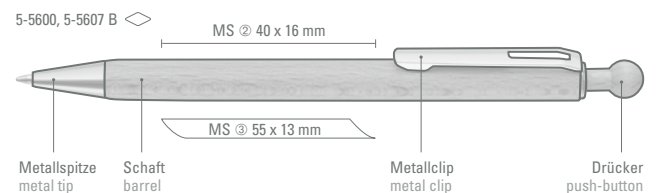

5-5600: Holz-Druckkugelschreiber aus PEFC-zertifiziertem deutschen Buchenholz mit vernickeltem Metallclip, Metallspitze und Holz-Kugeldrucker.

5-5607 B: Holz-Druckbleistift (0,7 mm) aus PEFC-zertifiziertem deutschen Buchenholz mit vernickeltem Metallclip, Metallspitze und Holz-Kugeldrucker. Passend zu Artikel 5-5600.

5-5100: Holz-Druckkugelschreiber aus PEFC-zertifiziertem deutschen Buchenholz mit vernickeltem Metallclip, Metallspitze und Metalldrucker.

Preis/Stück 5-5600	1,58 €
Preis/Stück 5-5607 B	2,01 €
Mindestbestellmenge	300 Stück
Werbeschlüssel	Schaft MS
Preis/Stück 5-5100	2,39 €
Mindestbestellmenge	300 Stück
Werbeschlüssel	Schaft MS

5-5600: Wooden retractable ballpoint pen made of PEFC-certified german beechwood with nickel-plated metal clip, metal tip and wooden ball button.

5-5607 B: Wooden mechanical pencil (0.7 mm) made of PEFC-certified german beechwood with nickel-plated metal clip, metal tip and wooden ball button. Suitable for 5-5600.

5-5100: Wooden retractable ballpoint pen made from PEFC-certified german beechwood with nickel-plated metal clip, metal tip and metal push-button.

Price/piece 5-5600	1.58 €
Price/piece 5-5607 B	2.01 €
Minimum quantity	300 pieces
Advertising code	barrel MS
Price/piece 5-5100	2.39 €
Minimum quantity	300 pieces
Advertising code	barrel MS

Klimaneutral
Schreibgerät
ClimatePartner.com/13223-1907-1003