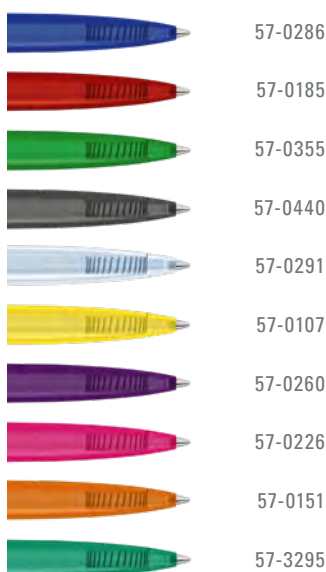

**Klimaneutral**  
Schreibgerät  
ClimatePartner.com/13223-1907-1002

0-2250, 0-2250 F ◇

0-2250 T (● 8-0854)

0-2250 TF (● 8-0854)

● 8-0854

**UMA**  
PRIME

RECYCLED PET PEN PRO

RECYCLED PET PEN PRO transparent, RECYCLED PET PEN PRO frozen