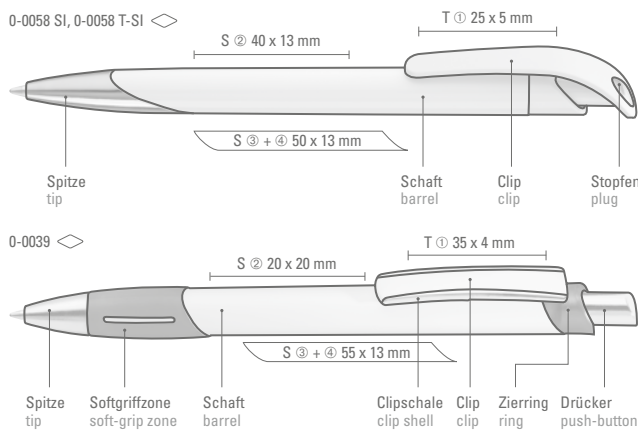

Farb-Code/Minen
Color code/Refills

SPLASH SI
0-0058 SI

SPLASH transparent SI
0-0058 T-SI

STRIPE
0-0039

0-0058 SI: Druckkugelschreiber mit glänzend gedecktem Gehäuse, silber glänzender Spitze und Clipstopfen.

0-0058 T-SI: Druckkugelschreiber mit glänzend transparentem Gehäuse, silber glänzender Spitze und Clipstopfen.

0-0039: Druckkugelschreiber in weiß mit uni transparent gefrosteter oder gedeckt schwarzer Softgriffzone, Zierring und Clipschale.

0-0058 SI: Ballpoint pen with shiny solid-colored body, shiny silver tip and clip plug.

0-0058 T-SI: Ballpoint pen with shiny transparent body, shiny silver tip and clip plug.

0-0039: Retractable ballpoint pen in white with transparent frosted or opaque black soft-grip zone, fitting and clip shell.

Preis/Stück 0-0058 SI	0,41 €	Price/piece 0-0058 SI	0.41 €
Preis/Stück 0-0058 T-SI	0,41 €	Price/piece 0-0058 T-SI	0.41 €
Preis/Stück 0-0039	0,32 €	Price/piece 0-0039	0.32 €
Mindestbestellmenge	1.000 Stück	Minimum quantity	1,000 pieces
Werbeschlüssel	Schaft S, Clip T	Advertising code	barrel S, clip T