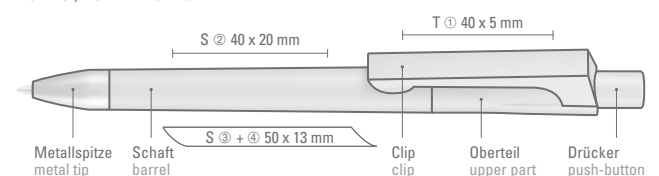

1-0142 SI (●● 8-0855)

1-0142 KTF SI (●● 8-0855)

01-0284

01-0286

01-0280

01-0200

01-0375

01-0340

01-0002

01-0428

01-0001

01-0108

01-0526

01-0219

01-0172

01-2995

01-3262

●● 8-0855

Mix 'n Match: Alle Teile des Modells können farblich frei kombiniert werden.

1-0142 SI: Druckkugelschreiber in matt gedeckten Gehäusefarben, mit schwerer matt verchromter Metallspitze.

1-0142 KTF SI: Druckkugelschreiber in matt gedeckten Gehäusefarben, Clip transparent gefrostet, mit schwerer matt verchromter Metallspitze.

Preis/Stück 1-0142 SI	0,88 €
Preis/Stück 1-0142 KTF SI	0,88 €
Mindestbestellmenge	1.000 Stück
Werbeschlüssel	Schaft S ○, Clip T

Mix 'n Match: All parts of item CHECK can be combined freely.

1-0142 SI: Retractable ballpoint pen with matt colored body and heavy metal tip matt chrome plated.

1-0142 KTF SI: Retractable ballpoint pen with matt colored body, clip transparent frosted and with heavy metal tip matt chrome plated.

Price/piece 1-0142 SI	0.88 €
Price/piece 1-0142 KTF SI	0.88 €
Minimum quantity	1,000 pieces
Advertising code	barrel S ○, clip T

umaBlackForest
Pens

1-0142 SI, 1-0142 KTF SI ◀