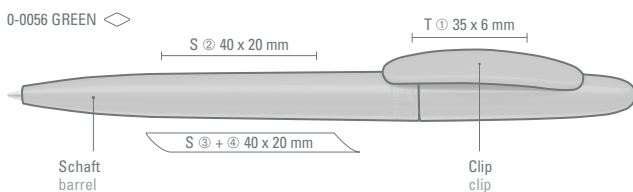

0-0086 GREEN: Drehkugelschreiber mit antibakteriell wirkendem Kunststoffgehäuse in gedeckt glänzend weiß mit farbigem Stopfen.

0-0086 GREEN: Twist ballpoint pen with antibacterial plastic housing with shiny barrel in white and colored cap.

0-0056 GREEN ◊