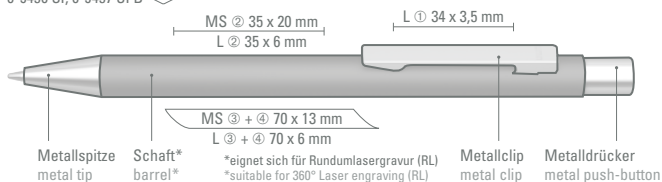

UMA
PRIME

0-9450 SI, 0-9457 SI B ◊