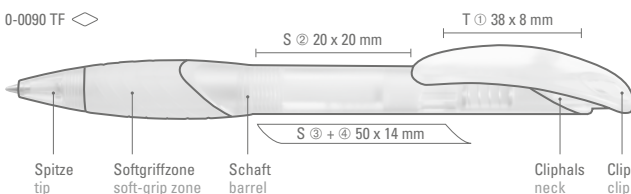

0-0090 T-SM (● 8-0856)
0-0090 TF (● 8-0856)

0-0090 TF ◊

0-0090 T-SM: Druckkugelschreiber mit uni transparent glänzendem Gehäuse, ergonomischer Gummigriffzone, Bogenclipdrücker und Metallspitze matt verchromt.

0-0090 TF: Druckkugelschreiber mit transparent gefrorenem Gehäuse, ergonomischer Gummigriffzone und Bogenclipdrücker.

Preis/Stück 0-0090 T-SM	0,53 €
Preis/Stück 0-0090 TF	0,48 €
Mindestbestellmenge	1.000 Stück
Werbeschlüssel	Schaft S, Clip T

0-0090 T-SM: Retractable ballpoint pen with brilliant transparent barrel in one color. Ergonomic rubber grip and curved clip button with heavy metal tip in matt chrome.

0-0090 TF: Retractable ballpoint pen with transparent frosted body, ergonomic rubber gripping and curved push-button clip.

Price/piece 0-0090 T-SM	0.53 €
Price/piece 0-0090 TF	0.48 €
Minimum quantity	1,000 pieces
Advertising code	barrel S, clip T