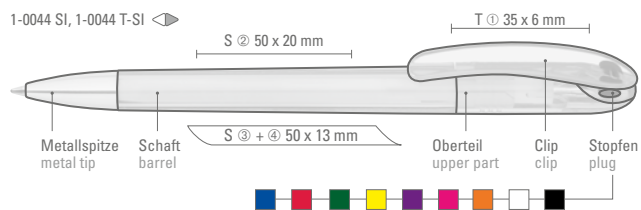

umaBlackForest Pens

1-0044 SI: Drehkugelschreiber mit gedeckt glänzendem Gehäuse in schwarz oder weiß und farbigem Stopfen im Oberteil. Mit schwerer Metallspitze glanzverchromt.

1-0044 T-SI: Drehkugelschreiber mit transparent glänzendem Gehäuse und farbigem Stopfen im Oberteil. Mit schwerer Metallspitze glanzverchromt.

Preis/Stück 1-0044 SI 0,89 €
Preis/Stück 1-0044 T-SI 0,89 €
Mindestbestellmenge 1.000 Stück
Werbeschlüssel Schaft S $\varnothing$, Clip T

1-0044 SI: Twist ballpoint pen with shiny glänzendem Gehäuse in schwarz oder weiß and farbigem Stopfen im Oberteil. Heavy metal tip chrome plated.

1-0044 T-SI: Twist ballpoint pen with shiny transparent glänzendem Gehäuse und farbigem Stopfen im Oberteil. Heavy metal tip chrome plated.

Price/piece 1-0044 SI 0,89 €
Price/piece 1-0044 T-SI 0,89 €
Minimum quantity 1,000 pieces
Advertising code barrel S $\varnothing$, clip T