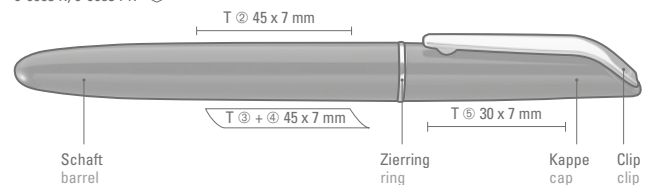

0-0053 R, 0-0053 PR ◊