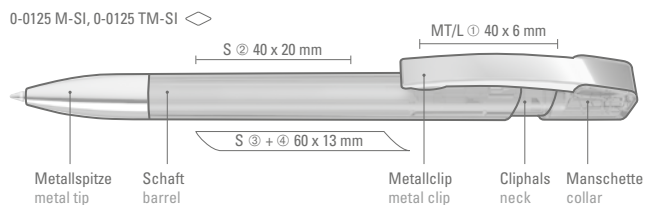

0-0125 TM: Druckkugelschreiber mit transparent glänzendem Gehäuse unifarben, flexiblem Metallclip glanzverchromt.

0-0125 TM-SI: Druckkugelschreiber mit transparent glänzendem Gehäuse unifarben, flexiblem Metallclip und schwere Metallspitze glanzverchromt.

Preis/Stück 0-0125 TM	0,53 €
Preis/Stück 0-0125 TM-SI	0,68 €
Mindestbestellmenge	1.000 Stück
Werbeschlüssel	Schaft S, Clip MT/L

0-0125 TM: Retractable ballpoint pen with shiny transparent body in one color, flexible metal clip chrome plated.

0-0125 TM-SI: Retractable ballpoint pen with shiny transparent body in one color, flexible metal clip and heavy chrome plated metal tip.

Price/piece 0-0125 TM	0.53 €
Price/piece 0-0125 TM-SI	0.68 €
Minimum quantity	1,000 pieces
Advertising code	barrel S, clip MT/L