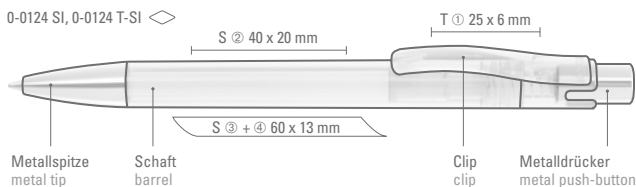

0-0124 SI (● 8-0855)	
	50-0002
	50-0001
	● 8-0855
0-0124 T-SI (● 8-0856)	
	50-2925
	50-0072
	50-1795
	50-2271
	50-0356
	50-0405
	50-0003
	50-0396
	50-0130
	50-2077
	50-0214
	50-1585
	50-0326
	50-0483
	● 8-0856

0-0124 SI: Druckkugelschreiber mit gedeckt glänzendem Gehäuse, schwerer, glänzender Metallspitze und Metalldrücker.

0-0124 T-SI: Druckkugelschreiber mit transparent glänzendem Gehäuse, schwerer, glänzender Metallspitze und Metalldrücker.

Preis/Stück 0-0124 SI	0,65 €
Preis/Stück 0-0124 T-SI	0,65 €
Mindestbestellmenge	1.000 Stück
Werbeschlüssel	Schaft S, Clip T

0-0124 SI: Retractable ballpoint pen with shiny solid body, heavy shiny metal tip and metal push-button.

0-0124 T-SI: Retractable ballpoint pen with shiny transparent body, heavy shiny metal tip and metal push-button.

Price/piece 0-0124 SI	0.65 €
Price/piece 0-0124 T-SI	0.65 €
Minimum quantity	1,000 pieces
Advertising code	barrel S, clip T