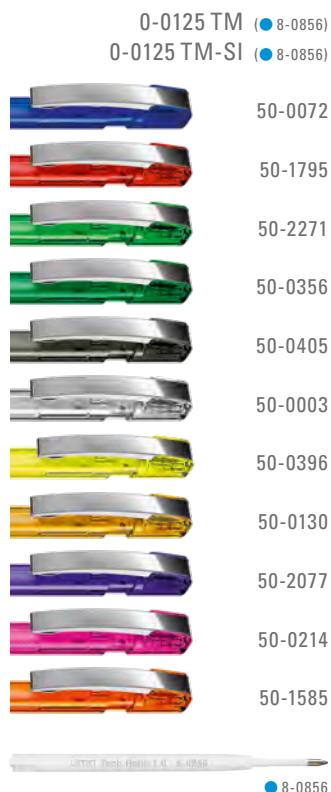

0-0125 TM: Druckkugelschreiber mit transparent glänzendem Gehäuse unifarben, flexiblem Metallclip glanzverchromt.

0-0125 TM-SI: Druckkugelschreiber mit transparent glänzendem Gehäuse unifarben, flexiblem Metallclip und schwere Metallspitze glanzverchromt.

Preis/Stück 0-0125 TM	0,53 €
Preis/Stück 0-0125 TM-SI	0,68 €
Mindestbestellmenge	1.000 Stück
Werbeschlüssel	Schaft S, Clip MT/L

0-0125 TM: Retractable ballpoint pen with shiny transparent body in one color, flexible metal clip chrome plated.

0-0125 TM-SI: Retractable ballpoint pen with shiny transparent body in one color, flexible metal clip and heavy chrome plated metal tip.

Price/piece 0-0125 TM	0.53 €
Price/piece 0-0125 TM-SI	0.68 €
Minimum quantity	1,000 pieces
Advertising code	barrel S, clip MT/L