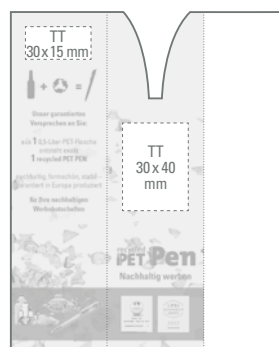

0-0940 CI: Pappstecketui für ein Schreibgerät, mit individuellem CI-Aufdruck.

0-0940 CI rPET: Pappstecketui aus FSC-zertifiziertem Pappkarton für ein Schreibgerät, mit aufgedruckter Erklärung zur uma-RECYCLET-PET-PEN-Serie.

Preis/Stück 0-0940 CI	auf Anfrage
Mindestbestellmenge	500 Stück
Werbeschlüssel	individuell

Preis/Stück 0-0940 CI rPET	0,26 €
Mindestbestellmenge	100 Stück
Werbeschlüssel	TT

0-0940 CI: Cardboard slip-in case for one writing instrument with individual CI imprint.

0-0940 CI rPET: Cardboard slip-in case made of FSC certified cardboard for one writing implement, with printed explanation of uma recycled PET PEN serie.

Price/piece 0-0940 CI	on request
Minimum quantity	500 pieces
Advertising code	individual

Price/piece 0-0940 CI rPET	0,26 €
Minimum quantity	100 pieces
Advertising code	TT