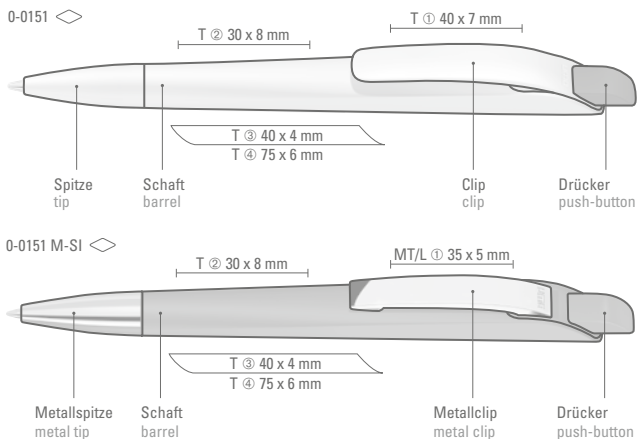

0-0151 ● 8-0855	0-0151 M SI ● 8-0855
50-0002	50-2925
50-0001	50-0301
0-0151: Farben Drücker 0-0151: push-button colors	50-0280
50-2925	50-7621
50-0301	50-2420
50-0280	50-0340
50-7621	50-0002
50-2420	50-CG08
50-0340	50-0001
50-0002	50-0115
50-CG08	50-0137
50-0001	50-2597
50-0115	50-0233
50-0137	50-1665
50-2597	50-0326
50-0233	● 8-0855
50-1665	
50-0326	
● 8-0855	

0-0151: Druckkugelschreiber mit geometrisch wechselnder Schaftform. Gehäuse mit Bogenclip unifarben matt gefeckt in schwarz oder weiß mit farbigem Drücker.

0-0151 M-SI: Druckkugelschreiber mit geometrisch wechselnder, Schaftform und Metallclip und Metallspitze glanzverchromt.

Preis/Stück 0-0151	0,56 €
Mindestbestellmenge	1.000 Stück
Werbeschlüssel	Schaft T, Clip T
Preis/Stück 0-0151 M-SI	0,78 €
Mindestbestellmenge	1.000 Stück
Werbeschlüssel	Schaft T, Clip MT/L

0-0151: Retractable ballpoint pen with geometric changes in the barrel. Housing with curved clip matt solid colored in black or white with colored push-button.

0-0151 M-SI: Retractable ballpoint pen with geometric changes in the barrel, metal clip and metal tip chrome plated.

Price/piece 0-0151	0.56 €
Minimum quantity	1,000 pieces
Advertising code	barrel T, clip T
Price/piece 0-0151 M-SI	0.78 €
Minimum quantity	1,000 pieces
Advertising code	barrel T, clip MT/L