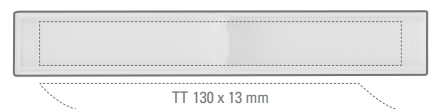

0-0901: Transparentes Kunststoff Etui mit Halterung aus Kunststoff (ohne Kugelschreiber). Der Kugelschreiber wird schwebend im Etui fixiert.

0-0934: Klar transparentes Kunststoff-Klappetui für ein oder zwei Schreibgeräte (ohne Kugelschreiber).

Preis/Stück 0-0901	0,52 €
Preis/Stück 0-0934	0,53 €
Werbeschlüssel	TT
Mindestbestellmenge	100 Stück

0-0901: Transparent plastic case with plastic holding ring (without ballpoint pen).

The ballpoint pen is affixed unadjusted in the case.

0-0934: Transparent plastic hinged case for one or two writing implements (without ballpoint pen).

Price/piece 0-0901	0.52 €
Price/piece 0-0934	0.53 €
Advertising code	TT
Minimum quantity	100 pieces

0-0901 ◊