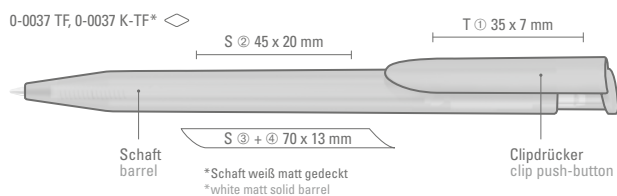

Recycelte Variante

HAPPY RECY

Seite/page 248