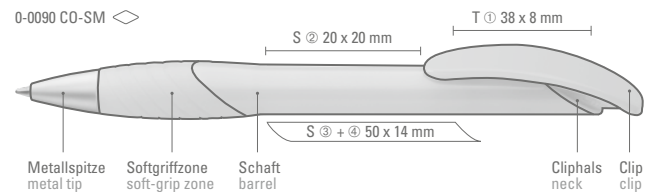

0-0090 CO-SM ◇