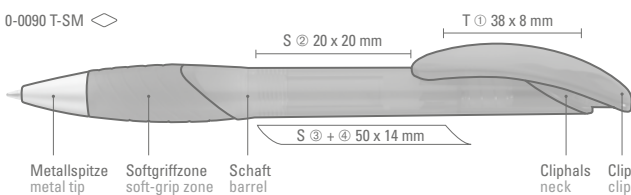

0-0090 T-SM ◊