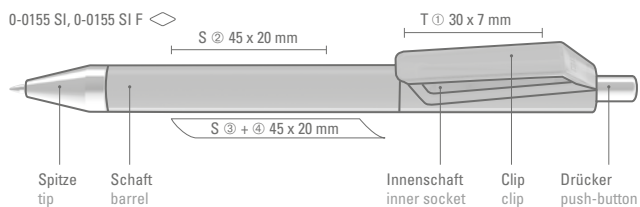

0-0155 SI: Druckkugelschreiber mit weiß gedeckt glänzendem Gehäuse und farbig transparent glänzendem Innenschaft bzw. uni weiß oder schwarz. Spitze und Drücker in silber glänzend.

0-0155 SI F: Druckkugelschreiber mit gedeckt glänzendem Gehäuse, farbig transparent glänzendem Innenschaft und Clip. Spitze und Drücker in silber glänzend.

Preis/Stück 0-0155 SI 0,42 €
Preis/Stück 0-0155 SI F 0,42 €
Mindestbestellmenge 1.000 Stück
Werbeschlüssel Schaft S, Clip T

0-0155 SI: Retractable ballpoint pen with white shiny solid body and colored transparent shiny inner socket or in solid black or white. Tip and push-button in shiny silver.

0-0155 SI F: Retractable ballpoint pen with shiny solid body, transparent shiny inner socket and clip. Tip and push-button in shiny silver.

Price/piece 0-0155 SI 0,42 €
Price/piece 0-0155 SI F 0,42 €
Minimum quantity 1,000 pieces
Advertising code barrel S, clip T