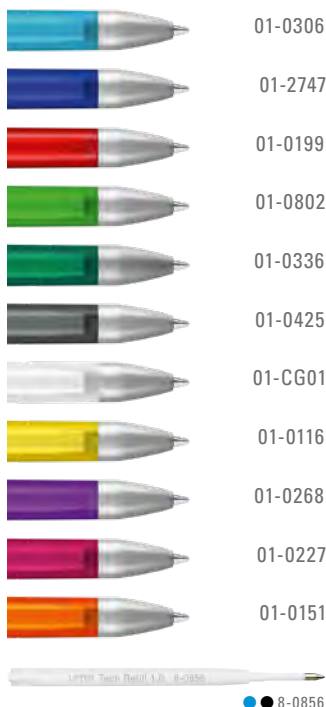

Price/piece 1-0142 SI	0.88 €
Price/piece 1-0142 KTF SI	0.88 €
Minimum quantity	1,000 pieces
Advertising code	barrel S ○, clip T

umaBlackForest  
*Pens*

1-0142 SI, 1-0142 KTF SI ◀

1-0142 TF-SI (●● 8-0856)  
1-0142 TF KG SI (●● 8-0856)