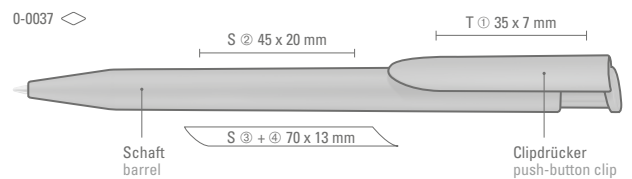

0-0037: Druckkugelschreiber mit matt ge-
decktem Gehäuse

0-0037 GUM: Druckkugelschreiber mit
gummiertem Gehäuse und gummiertem
Clipdrücker.

Preis/Stück 0-0037	0,18 €
Mindestbestellmenge	1.000 Stück
Werbeschlüssel	Schaft S ○, Clip T
Preis/Stück 0-0037 GUM	0,32 €
Mindestbestellmenge	1.000 Stück
Werbeschlüssel	Schaft GS, Clip GT

0-0037: Retractable ballpoint pen with matt
solid colored body.

0-0037 GUM: Retractable ballpoint pen
with soft touch body and soft touch clip.

Price/piece 0-0037	0.18 €
Minimum quantity	1,000 pieces
Advertising code	barrel S ○, clip T
Price/piece 0-0037 GUM	0.32 €
Minimum quantity	1,000 pieces
Advertising code	barrel GS, clip GT