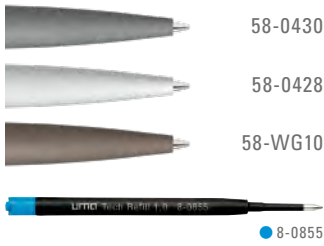

0-9560 STONE (● 8-0855)

Modell 0-9560 STONE
eignet sich für
Laserung in weiß.
Siehe Seite 301.

Model 0-9560 STONE
is suitable for
engraving in white.
See page 301.

0-9560 STONE ◊