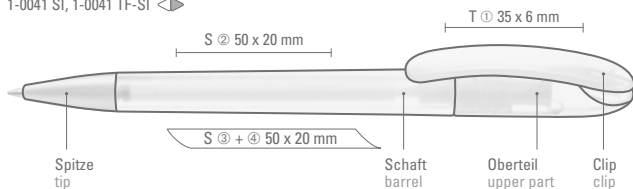

umaBlackForest
Pens

POST-CONSUMER
RECYCLED PLASTIC

Recycelte Variante

CETA RECY

Seite / page 256

1-0041 SI, 1-0041 TF-SI ◀