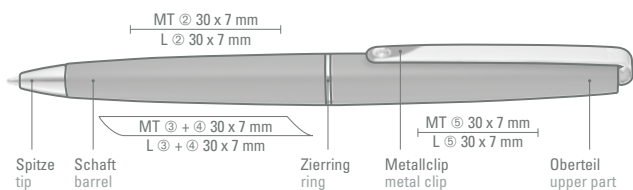

0-8372 R, 0-8372 MR ◊