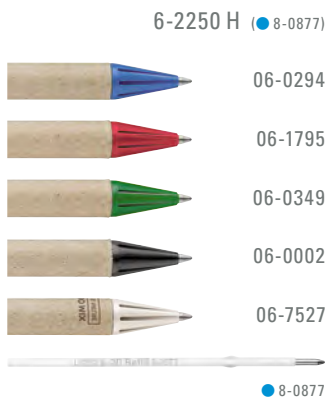

* 06-7527 BIO-MIX: Drücker und Spitze sind aus Bio-Material gefertigt. Der Werkstoff Celluloseacetat entspricht der DIN EN 13432:2000-12 und wird aus europäischen Weichhölzern gewonnen.

* 06-7527 BIO-MIX: Pushbutton and tip are made of bio material. This material – cellulose acetate – complies with DIN EN 13432:2000-12 and is derived from European softwoods.